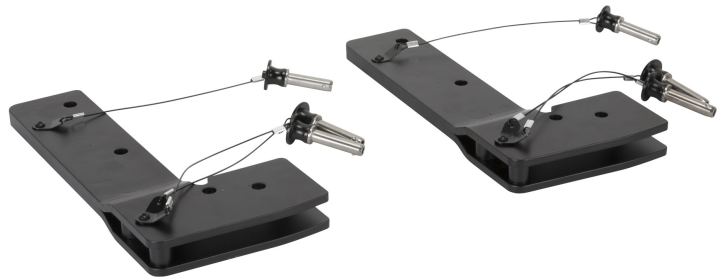

# FL-B LINK HDL 20-18 2X

LINK BAR FOR HDL 20-A AND HDL 18-AS

## DESCRIPTION

Link bar for HDL 20-A and HDL 18-AS. Pins included. (two pieces)

## FEATURES

- To link HDL 20-A to HDL 18-AS
- Strong steel construction

**TECHNICAL SPECIFICATIONS**

<b>General specifications</b>	Pieces	2
<b>Standard compliance</b>	CE marking:	Yes
<b>Physical specifications</b>	Cabinet/Case Material:	Steel
	Color:	Black
<b>Size</b>	Weight:	4.18 kg / 9.22 lbs
<b>Shipping informations</b>	Package Height:	50 mm / 1.97 inches
	Package Width:	315 mm / 12.4 inches
	Package Depth:	295 mm / 11.61 inches
	Package Weight:	4.28 kg / 9.44 lbs