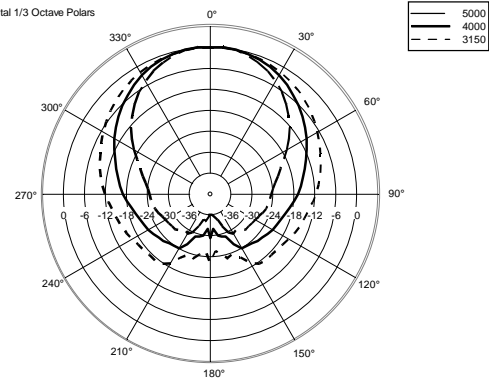

TECHNICAL SPECIFICATIONS

Acoustical specifications	Frequency Response:	40 Hz ÷ 20000 Hz
	Max SPL @ 1m:	130 dB
	Horizontal coverage angle:	90°
	Vertical coverage angle:	30°
Transducers	Fullrange:	8 x 4.0", 1.0" v.c
	Woofer:	15", 3.0" v.c
Input/Output section	Input signal:	bal/unbal
	Input connectors:	XLR, Jack
	Output connectors:	XLR
	Input sensitivity:	-2 dBu/+4 dBu
Processor section	Crossover Frequencies:	180 Hz
	Protections:	Thermal, RMS
	Limiter:	Soft Limiter
	Controls:	Volume, EQ
Power section	Total Power:	1400 W Peak, 700 W RMS
	High frequencies:	400 W Peak, 200 W RMS
	Low frequencies:	1000 W Peak, 500 W RMS
	Cooling:	Convection
	Connections:	VDE
Standard compliance	CE marking:	Yes
Physical specifications	Cabinet/Case Material:	Baltic birch plywood
	Color:	Black
Size	Height:	2200 mm / 86.61 inches
	Width:	410 mm / 16.14 inches
	Depth:	560 mm / 22.05 inches
	Weight:	36.4 kg / 80.25 lbs
Shipping informations	Package Weight:	43.89 kg / 96.76 lbs

EAN 8024530013196

EVOX 12

Horizontal 1/3 Octave Polars

Horizontal 1/3 Octave Polars

Horizontal 1/3 Octave Polars

Horizontal 1/3 Octave Polars

Horizontal 1/3 Octave Polars

Horizontal 1/3 Octave Polars

Horizontal 1/3 Octave Polars

Horizontal One Octave Polars