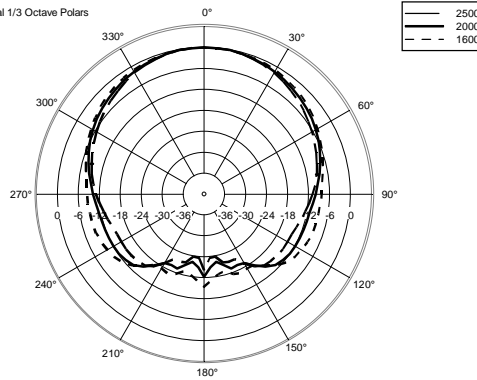

TECHNICAL SPECIFICATIONS

Acoustical specifications	Frequency Response:	40 Hz ÷ 20000 Hz
	Max SPL @ 1m:	130 dB
	Horizontal coverage angle:	90°
	Vertical coverage angle:	30°
Transducers	Fullrange:	8 x 4.0", 1.0" v.c
	Woofer:	15", 3.0" v.c
Input/Output section	Input signal:	bal/unbal
	Input connectors:	XLR, Jack
	Output connectors:	XLR
	Input sensitivity:	-2 dBu/+4 dBu
Processor section	Crossover Frequencies:	180 Hz
	Protections:	Thermal, RMS
	Limiter:	Soft Limiter
	Controls:	Volume, EQ
Power section	Total Power:	1400 W Peak, 700 W RMS
	High frequencies:	400 W Peak, 200 W RMS
	Low frequencies:	1000 W Peak, 500 W RMS
	Cooling:	Convection
	Connections:	VDE
Standard compliance	CE marking:	Yes
Physical specifications	Cabinet/Case Material:	Baltic birch plywood
	Color:	Black
Size	Height:	2200 mm / 86.61 inches
	Width:	410 mm / 16.14 inches
	Depth:	560 mm / 22.05 inches
	Weight:	36.4 kg / 80.25 lbs
Shipping informations	Package Weight:	43.89 kg / 96.76 lbs

EAN 8024530013196

EVOX 12

Horizontal 1/3 Octave Polars

Horizontal 1/3 Octave Polars

Horizontal 1/3 Octave Polars

Horizontal 1/3 Octave Polars

Horizontal 1/3 Octave Polars

Horizontal 1/3 Octave Polars

Horizontal 1/3 Octave Polars

Horizontal One Octave Polars