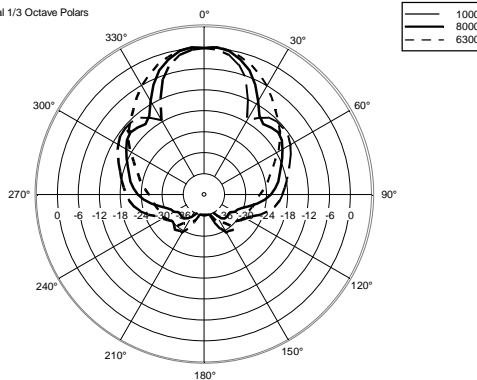

TECHNICAL SPECIFICATIONS

Acoustical specifications	Frequency Response:	40 Hz ÷ 20000 Hz
	Max SPL @ 1m:	130 dB
	Horizontal coverage angle:	90°
	Vertical coverage angle:	30°
Transducers	Fullrange:	8 x 4.0", 1.0" v.c
	Woofer:	15", 3.0" v.c
Input/Output section	Input signal:	bal/unbal
	Input connectors:	XLR, Jack
	Output connectors:	XLR
	Input sensitivity:	-2 dBu/+4 dBu
Processor section	Crossover Frequencies:	180 Hz
	Protections:	Thermal, RMS
	Limiter:	Soft Limiter
	Controls:	Volume, EQ
Power section	Total Power:	1400 W Peak, 700 W RMS
	High frequencies:	400 W Peak, 200 W RMS
	Low frequencies:	1000 W Peak, 500 W RMS
	Cooling:	Convection
	Connections:	VDE
Standard compliance	CE marking:	Yes
Physical specifications	Cabinet/Case Material:	Baltic birch plywood
	Color:	Black
Size	Height:	2200 mm / 86.61 inches
	Width:	410 mm / 16.14 inches
	Depth:	560 mm / 22.05 inches
	Weight:	36.4 kg / 80.25 lbs
Shipping informations	Package Weight:	43.89 kg / 96.76 lbs

EAN 8024530013196

EVOX 12

Horizontal 1/3 Octave Polars

Horizontal 1/3 Octave Polars

Horizontal 1/3 Octave Polars

Horizontal 1/3 Octave Polars

Horizontal 1/3 Octave Polars

Horizontal 1/3 Octave Polars

Horizontal 1/3 Octave Polars

Horizontal One Octave Polars