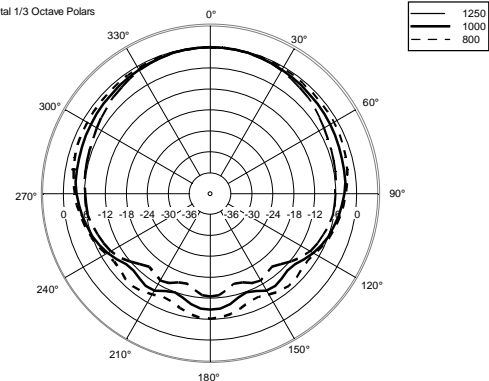

TECHNICAL SPECIFICATIONS

Acoustical specifications	Frequency Response:	40 Hz ÷ 20000 Hz
	Max SPL @ 1m:	130 dB
	Horizontal coverage angle:	90°
	Vertical coverage angle:	30°
Transducers	Fullrange:	8 x 4.0", 1.0" v.c
	Woofer:	15", 3.0" v.c
Input/Output section	Input signal:	bal/unbal
	Input connectors:	XLR, Jack
	Output connectors:	XLR
	Input sensitivity:	-2 dBu/+4 dBu
Processor section	Crossover Frequencies:	180 Hz
	Protections:	Thermal, RMS
	Limiter:	Soft Limiter
	Controls:	Volume, EQ
Power section	Total Power:	1400 W Peak, 700 W RMS
	High frequencies:	400 W Peak, 200 W RMS
	Low frequencies:	1000 W Peak, 500 W RMS
	Cooling:	Convection
	Connections:	VDE
Standard compliance	CE marking:	Yes
Physical specifications	Cabinet/Case Material:	Baltic birch plywood
	Color:	Black
Size	Height:	2200 mm / 86.61 inches
	Width:	410 mm / 16.14 inches
	Depth:	560 mm / 22.05 inches
	Weight:	36.4 kg / 80.25 lbs
Shipping informations	Package Weight:	43.89 kg / 96.76 lbs

EAN 8024530013196

EVOX 12

Horizontal 1/3 Octave Polars

Horizontal 1/3 Octave Polars

Horizontal 1/3 Octave Polars

Horizontal 1/3 Octave Polars

Horizontal 1/3 Octave Polars

Horizontal 1/3 Octave Polars

Horizontal 1/3 Octave Polars

Horizontal One Octave Polars