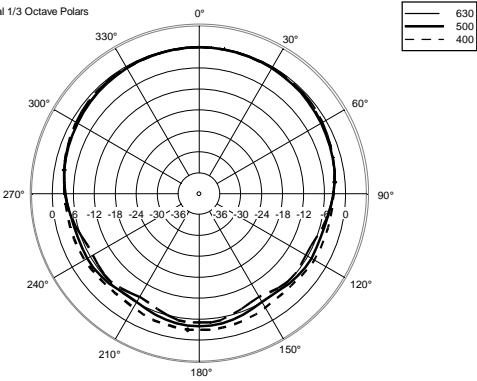

TECHNICAL SPECIFICATIONS

Acoustical specifications	Frequency Response:	40 Hz ÷ 20000 Hz
	Max SPL @ 1m:	130 dB
	Horizontal coverage angle:	90°
	Vertical coverage angle:	30°
Transducers	Fullrange:	8 x 4.0", 1.0" v.c
	Woofer:	15", 3.0" v.c
Input/Output section	Input signal:	bal/unbal
	Input connectors:	XLR, Jack
	Output connectors:	XLR
	Input sensitivity:	-2 dBu/+4 dBu
Processor section	Crossover Frequencies:	180 Hz
	Protections:	Thermal, RMS
	Limiter:	Soft Limiter
	Controls:	Volume, EQ
Power section	Total Power:	1400 W Peak, 700 W RMS
	High frequencies:	400 W Peak, 200 W RMS
	Low frequencies:	1000 W Peak, 500 W RMS
	Cooling:	Convection
	Connections:	VDE
Standard compliance	CE marking:	Yes
Physical specifications	Cabinet/Case Material:	Baltic birch plywood
	Color:	Black
Size	Height:	2200 mm / 86.61 inches
	Width:	410 mm / 16.14 inches
	Depth:	560 mm / 22.05 inches
	Weight:	36.4 kg / 80.25 lbs
Shipping informations	Package Weight:	43.89 kg / 96.76 lbs

EAN 8024530013196

EVOX 12

Horizontal 1/3 Octave Polars

Horizontal 1/3 Octave Polars

Horizontal 1/3 Octave Polars

Horizontal 1/3 Octave Polars

Horizontal 1/3 Octave Polars

Horizontal 1/3 Octave Polars

Horizontal 1/3 Octave Polars

Horizontal One Octave Polars