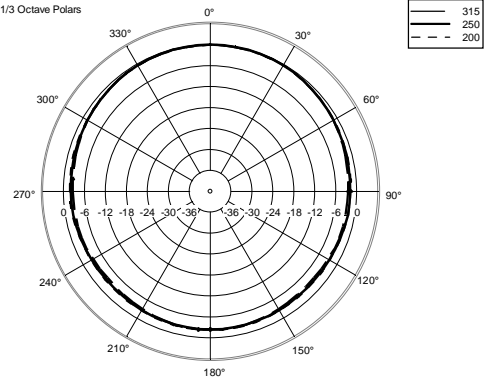

TECHNICAL SPECIFICATIONS

Acoustical specifications	Frequency Response:	40 Hz ÷ 20000 Hz
	Max SPL @ 1m:	130 dB
	Horizontal coverage angle:	90°
	Vertical coverage angle:	30°
Transducers	Fullrange:	8 x 4.0", 1.0" v.c
	Woofer:	15", 3.0" v.c
Input/Output section	Input signal:	bal/unbal
	Input connectors:	XLR, Jack
	Output connectors:	XLR
	Input sensitivity:	-2 dBu/+4 dBu
Processor section	Crossover Frequencies:	180 Hz
	Protections:	Thermal, RMS
	Limiter:	Soft Limiter
	Controls:	Volume, EQ
Power section	Total Power:	1400 W Peak, 700 W RMS
	High frequencies:	400 W Peak, 200 W RMS
	Low frequencies:	1000 W Peak, 500 W RMS
	Cooling:	Convection
	Connections:	VDE
Standard compliance	CE marking:	Yes
Physical specifications	Cabinet/Case Material:	Baltic birch plywood
	Color:	Black
Size	Height:	2200 mm / 86.61 inches
	Width:	410 mm / 16.14 inches
	Depth:	560 mm / 22.05 inches
	Weight:	36.4 kg / 80.25 lbs
Shipping informations	Package Weight:	43.89 kg / 96.76 lbs

EAN 8024530013196

EVOX 12

Horizontal 1/3 Octave Polars

Horizontal 1/3 Octave Polars

Horizontal 1/3 Octave Polars

Horizontal 1/3 Octave Polars

Horizontal 1/3 Octave Polars

Horizontal 1/3 Octave Polars

Horizontal 1/3 Octave Polars

Horizontal One Octave Polars