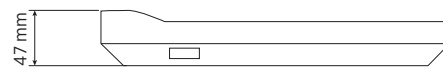

DRAWINGS

PANELS

Front panel