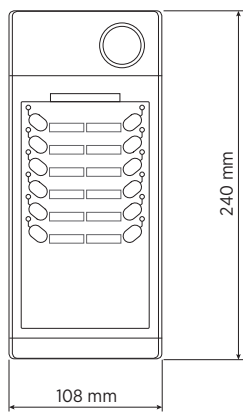

BE 2012

ADDITIONAL KEYBOARD 12 ZONES

DESCRIPTION

BE 2012 is a 12 zones additional keyboard that can be connected to a BM 2006 paging microphone. It is possible to link up to four BE 2012 extensions to each BM 2006 console, in order to reach the maximum system capability of 54 zones.

FEATURES

- 12 zone buttons
- Connection through flat cables on lateral ports
- Metal connection bracket included

TECHNICAL SPECIFICATIONS

Console specifications	Console Type:	Paging
	Working with	BM 2006
	Selective call:	Yes
	Number of zones:	12
	LED indicators:	Yes
Power requirement	Operating voltage:	24.00V - Hz
	Power consumption:	80.00 mA
Connections	Daisy-chain:	Yes
	Max number in daisy-chain:	4
Standard compliance	CE marking:	Yes
Physical specifications	Cabinet/Case Material:	Plastic
Size	Height:	55 mm / 2.17 inches
	Width:	108 mm / 4.25 inches
	Depth:	240 mm / 9.45 inches
	Weight:	0.7 kg / 1.54 lbs
Shipping informations	Package Height:	160 mm / 6.3 inches
	Package Width:	400 mm / 15.75 inches
	Package Depth:	160 mm / 6.3 inches
	Package Weight:	0.8 kg / 1.76 lbs

PART NUMBER

- **14322022**

BE 2012

EAN 8024530010270

DRAWINGS

PANELS

Front panel