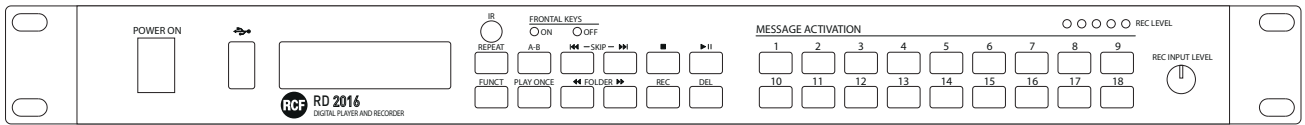

PANELS

Front panel