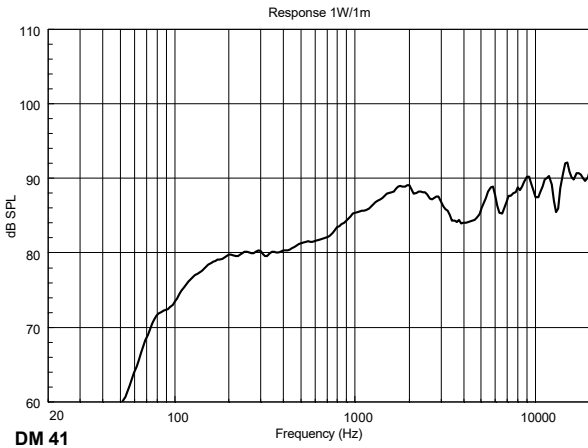

EAN 8024530004941

DRAWINGS

HORIZONTAL 1/3 POLAR PLOT

VERTICAL 1/3 POLAR PLOT