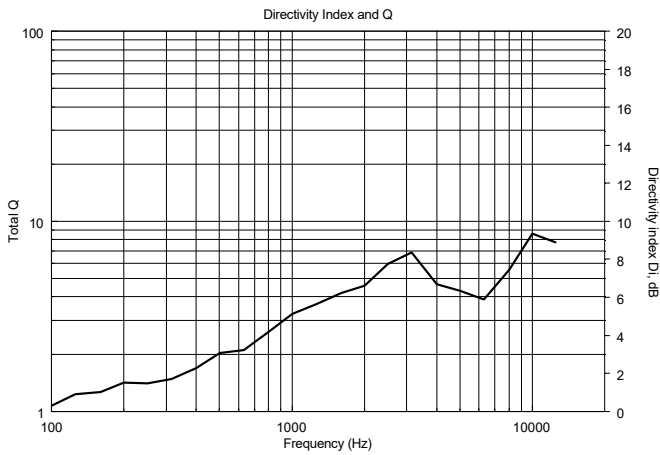

EAN 8024530004941

DRAWINGS

HORIZONTAL 1/3 POLAR PLOT

VERTICAL 1/3 POLAR PLOT