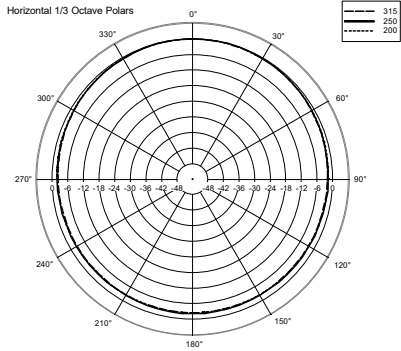

EAN 8024530004941

**DRAWINGS**

HORIZONTAL 1/3 POLAR PLOT

VERTICAL 1/3 POLAR PLOT