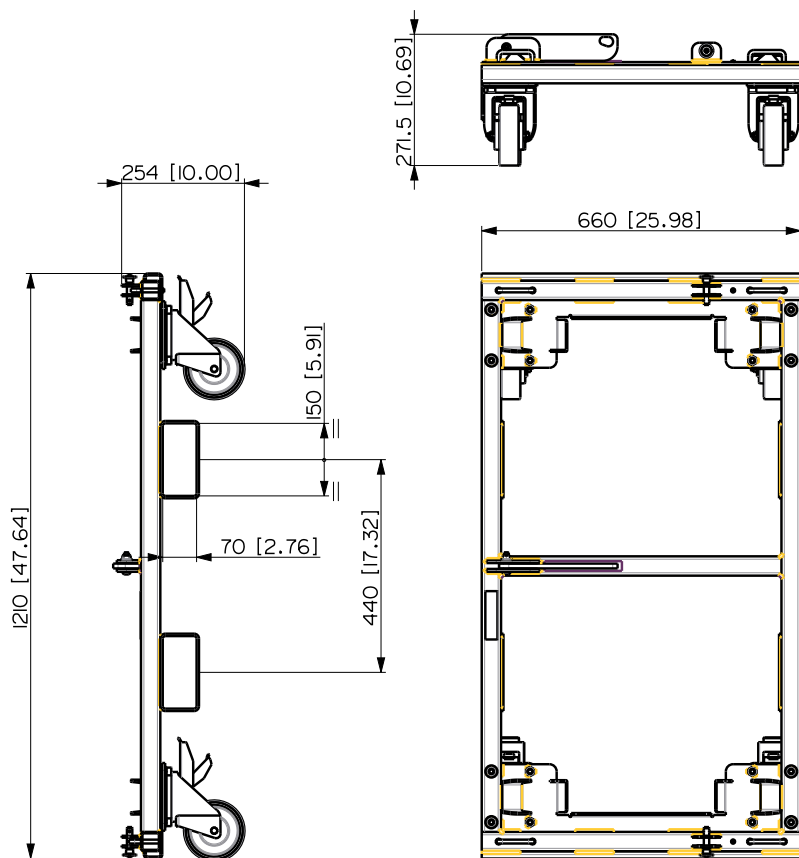

**TECHNICAL SPECIFICATIONS**

<b>Standard compliance</b>	CE marking:	Yes
<b>Physical specifications</b>	Color:	Black
<b>Size</b>	Height:	254 mm / 10 inches
	Width:	1210 mm / 47.64 inches
	Depth:	660 mm / 25.98 inches
	Weight:	38 kg / 83.78 lbs
<b>Shipping informations</b>	Package Height:	290 mm / 11.42 inches
	Package Width:	1370 mm / 53.94 inches
	Package Depth:	695 mm / 27.36 inches
	Package Weight:	47 kg / 103.62 lbs

**PART NUMBER**

- **13360336**

KRT-WH 4X HDL 50

EAN 8024530013271

	KART WITH WHEELS 4 X HDL 50-A	REV. A
--	-------------------------------	-----------