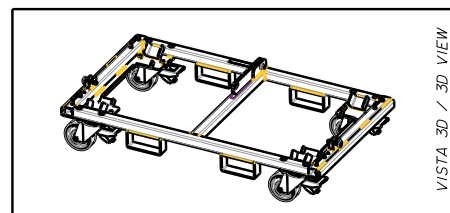

KART WITH WHEELS 4 X HDL 50-A	REV. A