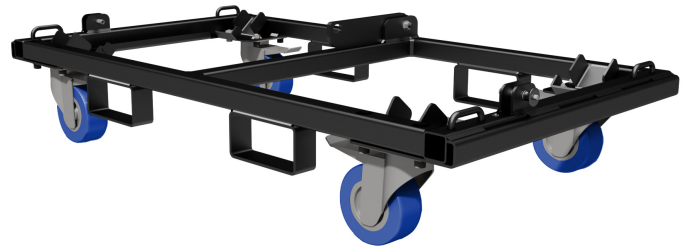

# KRT-WH 4X HDL 50

## KART WITH WHEELS

### DESCRIPTION

The heavy-duty RCF KART can safely transport up to 4 cabinets.

4 wheels included.

### FEATURES

- D Line approved original accessory
- Strong construction
- Transport of up to 4 modules
- Safe lock pin on the bottom
- Equipped with 4 heavy duty wheels with brakes
- Painted with black, scratch resistant paint