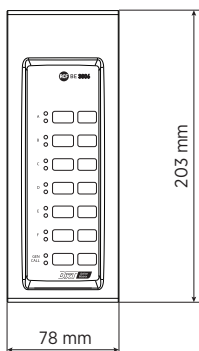

Connections	Daisy-chain:	Yes
	Max number in daisy-chain:	8

Standard compliance	EN54-16 certified:	Yes
	CE marking:	Yes
	CPR number:	0068-CPR-007/2015

Physical specifications	Cabinet/Case Material:	Metal
--------------------------------	------------------------	-------

Size	Height:	39 mm / 1.54 inches
	Width:	78 mm / 3.07 inches
	Depth:	203 mm / 7.99 inches
	Weight:	0.7 kg / 1.54 lbs

Shipping informations	Package Height:	90 mm / 3.54 inches
	Package Width:	280 mm / 11.02 inches
	Package Depth:	120 mm / 4.72 inches
	Package Weight:	0.9 kg / 1.98 lbs

PART NUMBER

- **14380036**

BE 3806

EAN 8024530012120

DRAWINGS

PANELS

Front panel