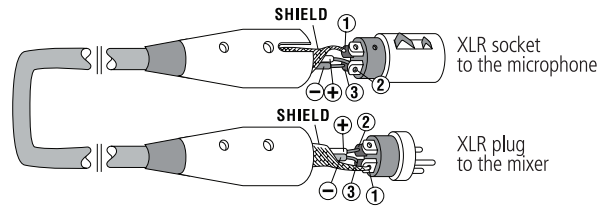

CODICE

- **14115013**

MD 7800

EAN 8024530005672

DRAWINGS

SCHEMATICS

MICROPHONE XLR PLUG:

BALANCED AND SHIELDED MICROPHONE CABLE WITH XLR CONNECTORS: