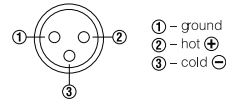

CODICE

- **14115013**

MD 7800

EAN 8024530005672

DRAWINGS

SCHEMATICS

MICROPHONE XLR PLUG:

BALANCED AND SHIELDED MICROPHONE CABLE WITH XLR CONNECTORS: