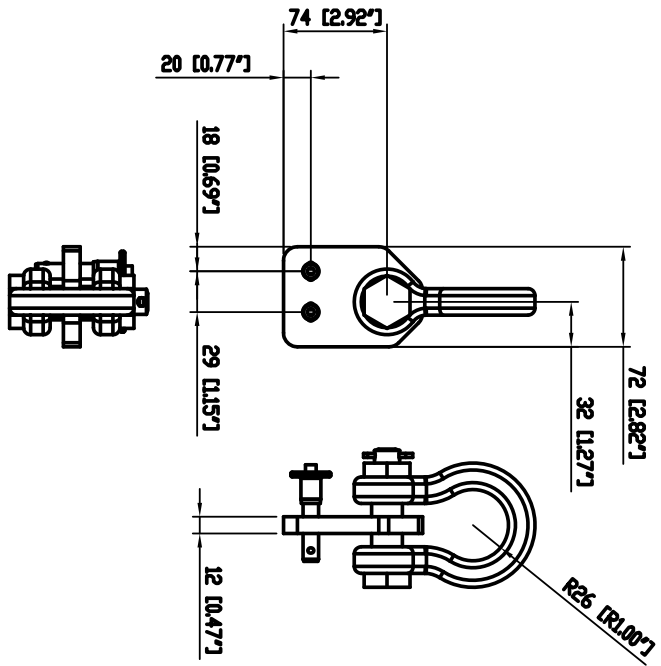

FL-B PK TTL 55

SPARE PICKUP POINT (INCLUDING 2 QUICK LOCK PINS)

DESCRIPTION

Pickup Tab with Shackle for HDL 50-A. To be added to the flybar when rigging with 2 motors. Pins included.
1 pcs FOR EVERY FLYBAR ONLY WHEN USING TWO MOTORS.

**TECHNICAL SPECIFICATIONS**

General specifications	Pieces for Flybar	1
Standard compliance	CE marking:	Yes
Physical specifications	Color:	Black
Size	Weight:	1.87 kg / 4.12 lbs
Shipping informations	Package Height:	70 mm / 2.76 inches
	Package Width:	330 mm / 12.99 inches
	Package Depth:	290 mm / 11.42 inches
	Package Weight:	2 kg / 4.41 lbs

PART NUMBER

- **13360127**

FL-B PK TTL 55

FLY BAR PICKUP TTL55