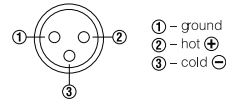

ARTIKEL-NUMMER

- **14115013**

MD 7800

EAN 8024530005672

DRAWINGS

SCHEMATICS

MICROPHONE XLR PLUG:

BALANCED AND SHIELDED MICROPHONE CABLE WITH XLR CONNECTORS: