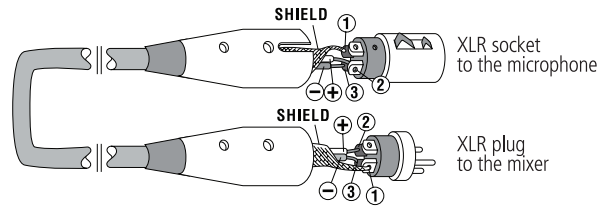

ARTIKEL-NUMMER

- **14115013**

MD 7800

EAN 8024530005672

DRAWINGS

SCHEMATICS

MICROPHONE XLR PLUG:

BALANCED AND SHIELDED MICROPHONE CABLE WITH XLR CONNECTORS: