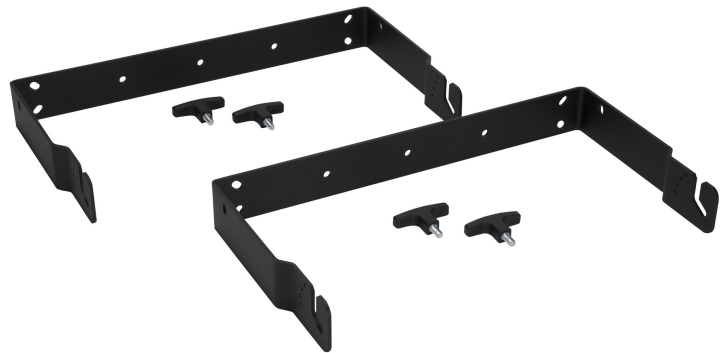

H-BR 2X ART 710

HORIZONTAL BRAKET FOR ART 710-A AND ART 410-A

DESCRIPTION

Horizontal bracket for wall mounting ART 710-A and ART 410-A.

FEATURES

- Safe and quick speaker installation
- Adjustable inclination
- Painted with black, scratch resistant, paint
- Steel construction

TECHNICAL SPECIFICATIONS

General specifications	Protections	Scratches
Standard compliance	CE marking:	Yes
Physical specifications	Cabinet/Case Material:	Steel
	Color:	Black
Size	Height:	70 mm / 2.76 inches
	Width:	545 mm / 21.46 inches
	Depth:	300 mm / 11.81 inches
	Weight:	6.85 kg / 15.1 lbs
Shipping informations	Package Height:	90 mm / 3.54 inches
	Package Width:	740 mm / 29.13 inches
	Package Depth:	340 mm / 13.39 inches
	Package Weight:	7.31 kg / 16.12 lbs

PART NUMBER

- **13360103**

H-BR 2X ART 710