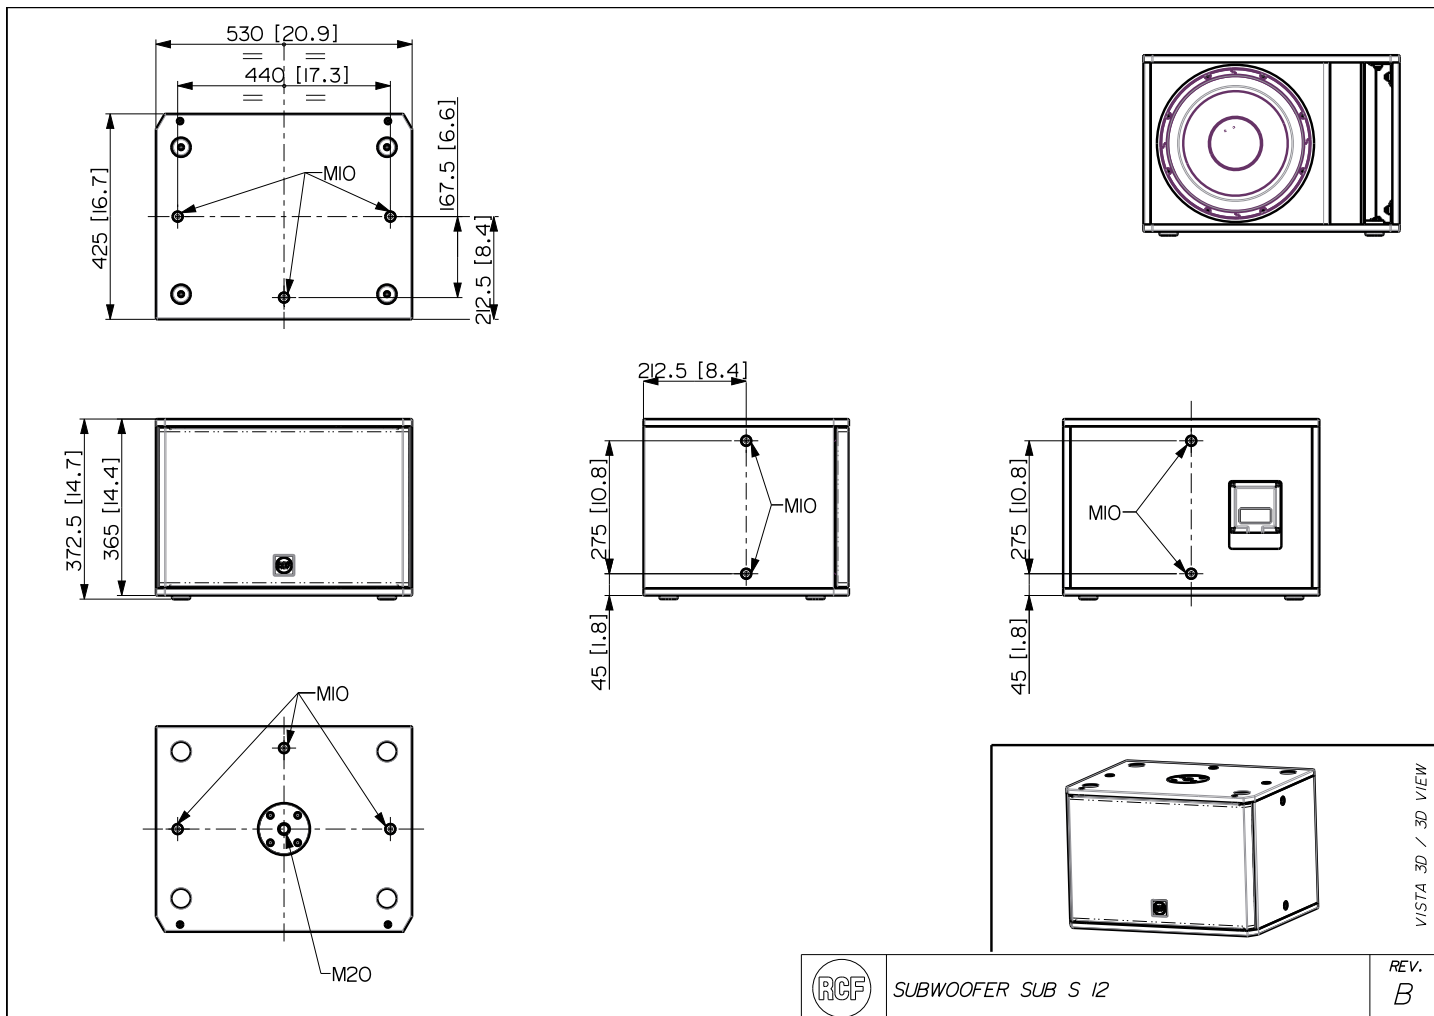

SUBWOOFER SUB S 12

REV.
B

VISTA 3D / 3D VIEW