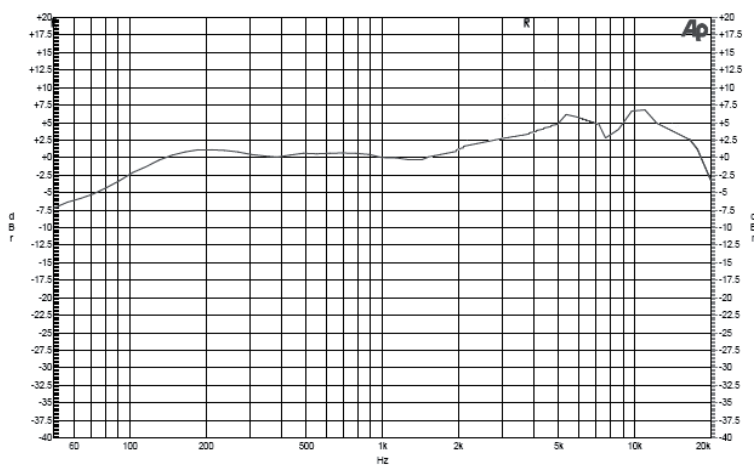

DRAWINGS

SCHEMATICS

MICROPHONE XLR PLUG:

BALANCED AND SHIELDED MICROPHONE CABLE WITH XLR CONNECTORS:

FREQUENCY RESPONSE

POLAR PATTERNS