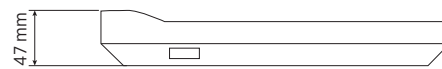

DRAWINGS

PANELS

Front panel