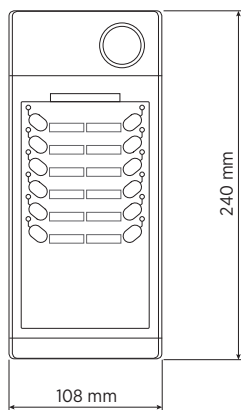

## 12 ZONE ADDITIONAL KEYBOARD

### FEATURES

- 12 zone buttons
- Connection through flat cables on lateral ports
- Metal bracket for physical connection included

**TECHNICAL SPECIFICATIONS**

<b>Console specifications</b>	Console Type:	Paging
	Working with	BM 2006
	Selective call:	Yes
	Number of zones:	12
	LED indicators:	Yes
<b>Power requirement</b>	Operating voltage:	24.00V - Hz
	Power consumption:	80.00 mA
<b>Connections</b>	Daisy-chain:	Yes
	Max number in daisy-chain:	4
<b>Standard compliance</b>	CE marking:	Yes
<b>Physical specifications</b>	Cabinet/Case Material:	Plastic
<b>Size</b>	Height:	55 mm / 2.17 inches
	Width:	108 mm / 4.25 inches
	Depth:	240 mm / 9.45 inches
	Weight:	0.7 kg / 1.54 lbs
<b>Shipping informations</b>	Package Height:	160 mm / 6.3 inches
	Package Width:	400 mm / 15.75 inches
	Package Depth:	160 mm / 6.3 inches
	Package Weight:	0.8 kg / 1.76 lbs

**PART NUMBER**

- **14322022**

BE 2012

EAN 8024530010270

**DRAWINGS**

**PANELS**

Front panel