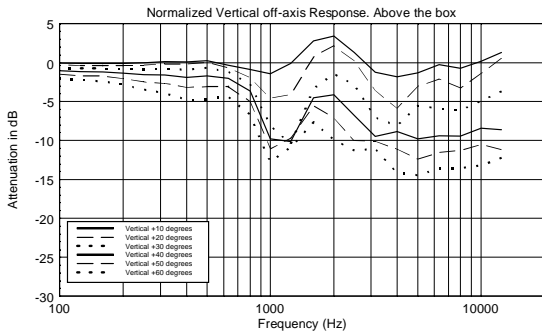

ART 915-A

PROFESSIONAL ACTIVE SPEAKER

ACOUSTIC MEASUREMENTS

ART 915-A

PROFESSIONAL ACTIVE SPEAKER

ACOUSTIC MEASUREMENTS