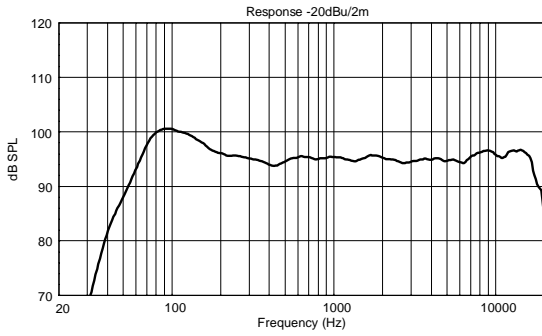

ART 915-A

PROFESSIONAL ACTIVE SPEAKER

ACOUSTIC MEASUREMENTS

ART 915-A

PROFESSIONAL ACTIVE SPEAKER

ACOUSTIC MEASUREMENTS