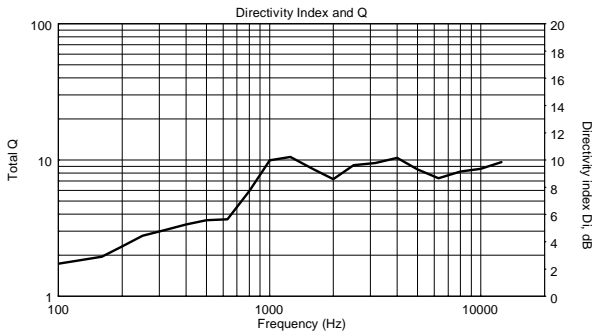

ART 915-A

PROFESSIONAL ACTIVE SPEAKER

ACOUSTIC MEASUREMENTS

ART 915-A

PROFESSIONAL ACTIVE SPEAKER

ACOUSTIC MEASUREMENTS