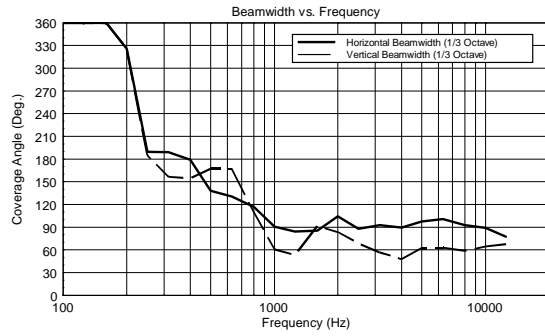

ART 915-A

PROFESSIONAL ACTIVE SPEAKER

ACOUSTIC MEASUREMENTS

ART 915-A

PROFESSIONAL ACTIVE SPEAKER

ACOUSTIC MEASUREMENTS