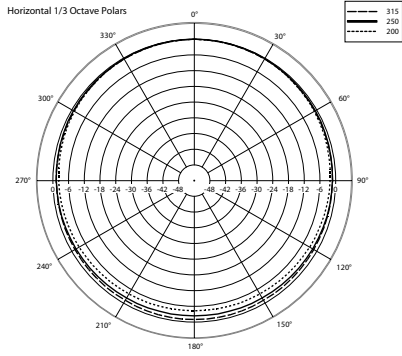

TECHNICAL SPECIFICATIONS

Acoustical specifications	Frequency Response (-10dB):	80 Hz ÷ 20000 Hz
	Max SPL @ 1m:	101 dB
	Max SPL @ 4m:	89 dB
	Coverage angle:	170°
	System Sensitivity:	88 dB
	System Sensitivity 1W @ 4m:	76 dB
Power section	Power Handling:	20 W
	Peak Power Handling:	80 W PEAK
	Recommended Amplifier:	40 W
	Protections:	Thermal fuse
Transducers	Dome Tweeter:	0.75"
	Woofers:	Coaxial 5.0"
Input/Output section	Input connectors:	Ceramic screw terminals
	Output connectors:	Ceramic screw terminals
	Constant Voltage Transformer:	100 V
	Power selection 1:	20 W - 500 ohm
	Power selection 2:	10 W - 1000 ohm
	Power selection 3:	5 W - 2000 ohm
Power selection 4:	2.5 W - 4000 ohm	
Standard compliance	IP protection grade:	IP 65
	Safety agency:	CE compliant
	EN54-24 certified:	Yes
	CPR number:	0068-CPR-058/2014
Physical specifications	Cabinet/Case Material:	ABS
	Hardware:	Wall mount metal plate and 5m cable
	Grille:	Steel
	Color:	White - RAL 9016
Size	Height:	261 mm / 10.28 inches
	Width:	176 mm / 6.93 inches
	Depth:	183 mm / 7.2 inches
	Weight:	2.79 kg / 6.15 lbs
Shipping information	Package Height:	230 mm / 9.06 inches
	Package Width:	350 mm / 13.78 inches
	Package Depth:	230 mm / 9.06 inches
	Package Weight:	4.39 kg / 9.68 lbs

PART NUMBER

- **13133078**

BS 5EN

EAN 8024530011147

DRAWINGS

SCHEMATICS

HORIZONTAL 1/3 POLAR PLOT

ACCESSORIES