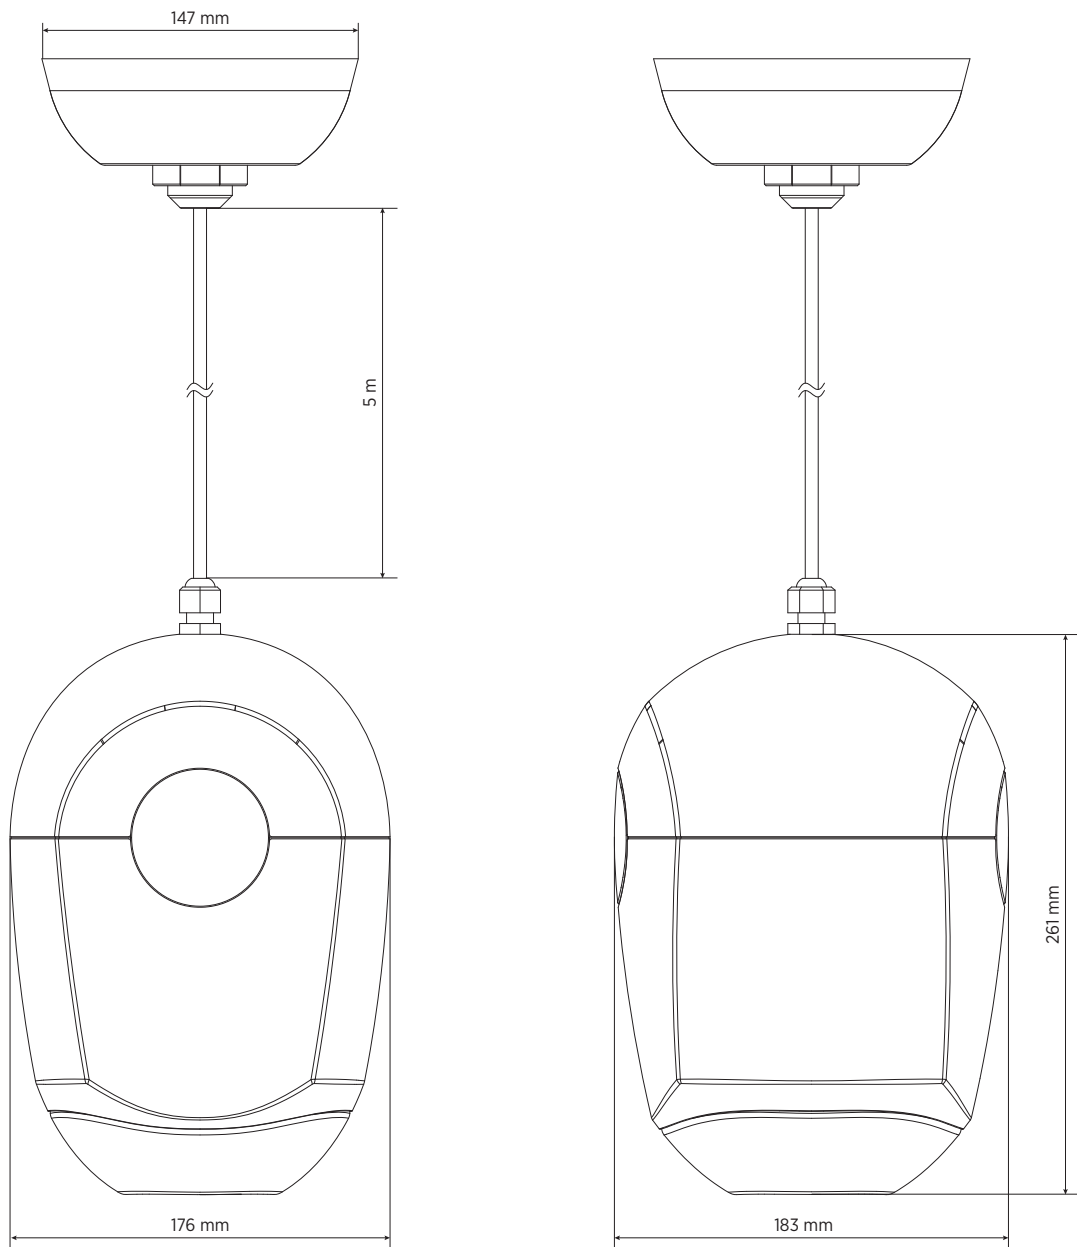

FEATURES

- 5" coaxial woofer with 0.75" dome tweeter.
- Power selectable (100 V): 20 W - 10 W - 5 W - 2.5 W.
- 88 dB sensitivity.
- Colour white RAL 9016.
- Flameproof ABS body, steel grille.
- In/out ceramic terminal block.
- Thermal fuse protection.
- Protection grade IP65.
- 5 m cable included.

TECHNICAL SPECIFICATIONS

Acoustical specifications	Frequency Response (-10dB):	80 Hz ÷ 20000 Hz
	Max SPL @ 1m:	101 dB
	Max SPL @ 4m:	89 dB
	Coverage angle:	170°
	System Sensitivity:	88 dB
	System Sensitivity 1W @ 4m:	76 dB
Power section	Power Handling:	20 W
	Peak Power Handling:	80 W PEAK
	Recommended Amplifier:	40 W
	Protections:	Thermal fuse
Transducers	Dome Tweeter:	0.75"
	Woofers:	Coaxial 5.0"
Input/Output section	Input connectors:	Ceramic screw terminals
	Output connectors:	Ceramic screw terminals
	Constant Voltage Transformer:	100 V
	Power selection 1:	20 W - 500 ohm
	Power selection 2:	10 W - 1000 ohm
	Power selection 3:	5 W - 2000 ohm
Power selection 4:	2.5 W - 4000 ohm	
Standard compliance	IP protection grade:	IP 65
	Safety agency:	CE compliant
	EN54-24 certified:	Yes
	CPR number:	0068-CPR-058/2014
Physical specifications	Cabinet/Case Material:	ABS
	Hardware:	Wall mount metal plate and 5m cable
	Grille:	Steel
	Color:	White - RAL 9016
Size	Height:	261 mm / 10.28 inches
	Width:	176 mm / 6.93 inches
	Depth:	183 mm / 7.2 inches
	Weight:	2.79 kg / 6.15 lbs
Shipping information	Package Height:	230 mm / 9.06 inches
	Package Width:	350 mm / 13.78 inches
	Package Depth:	230 mm / 9.06 inches
	Package Weight:	4.39 kg / 9.68 lbs

PART NUMBER

- **13133078**

BS 5EN

EAN 8024530011147

DRAWINGS

SCHEMATICS

HORIZONTAL 1/3 POLAR PLOT

ACCESSORIES