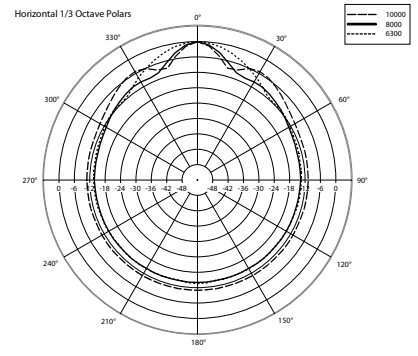

TECHNICAL SPECIFICATIONS

Acoustical specifications	Frequency Response (-10dB):	80 Hz ÷ 20000 Hz
	Max SPL @ 1m:	101 dB
	Max SPL @ 4m:	89 dB
	Coverage angle:	170°
	System Sensitivity:	88 dB
	System Sensitivity 1W @ 4m:	76 dB
Power section	Power Handling:	20 W
	Peak Power Handling:	80 W PEAK
	Recommended Amplifier:	40 W
	Protections:	Thermal fuse
Transducers	Dome Tweeter:	0.75"
	Woofers:	Coaxial 5.0"
Input/Output section	Input connectors:	Ceramic screw terminals
	Output connectors:	Ceramic screw terminals
	Constant Voltage Transformer:	100 V
	Power selection 1:	20 W - 500 ohm
	Power selection 2:	10 W - 1000 ohm
	Power selection 3:	5 W - 2000 ohm
Power selection 4:	2.5 W - 4000 ohm	
Standard compliance	IP protection grade:	IP 65
	Safety agency:	CE compliant
	EN54-24 certified:	Yes
	CPR number:	0068-CPR-058/2014
Physical specifications	Cabinet/Case Material:	ABS
	Hardware:	Wall mount metal plate and 5m cable
	Grille:	Steel
	Color:	White - RAL 9016
Size	Height:	261 mm / 10.28 inches
	Width:	176 mm / 6.93 inches
	Depth:	183 mm / 7.2 inches
	Weight:	2.79 kg / 6.15 lbs
Shipping information	Package Height:	230 mm / 9.06 inches
	Package Width:	350 mm / 13.78 inches
	Package Depth:	230 mm / 9.06 inches
	Package Weight:	4.39 kg / 9.68 lbs

PART NUMBER

- **13133078**

BS 5EN

EAN 8024530011147

DRAWINGS

SCHEMATICS

HORIZONTAL 1/3 POLAR PLOT

ACCESSORIES