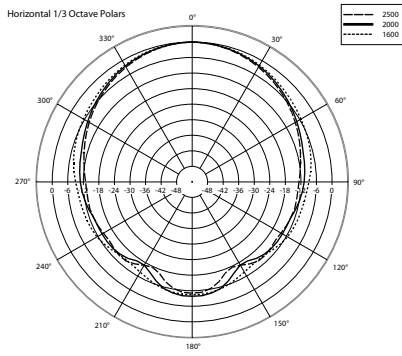

TECHNICAL SPECIFICATIONS

Acoustical specifications	Frequency Response (-10dB):	80 Hz ÷ 20000 Hz
	Max SPL @ 1m:	101 dB
	Max SPL @ 4m:	89 dB
	Coverage angle:	170°
	System Sensitivity:	88 dB
	System Sensitivity 1W @ 4m:	76 dB
Power section	Power Handling:	20 W
	Peak Power Handling:	80 W PEAK
	Recommended Amplifier:	40 W
	Protections:	Thermal fuse
Transducers	Dome Tweeter:	0.75"
	Woofers:	Coaxial 5.0"
Input/Output section	Input connectors:	Ceramic screw terminals
	Output connectors:	Ceramic screw terminals
	Constant Voltage Transformer:	100 V
	Power selection 1:	20 W - 500 ohm
	Power selection 2:	10 W - 1000 ohm
	Power selection 3:	5 W - 2000 ohm
Power selection 4:	2.5 W - 4000 ohm	
Standard compliance	IP protection grade:	IP 65
	Safety agency:	CE compliant
	EN54-24 certified:	Yes
	CPR number:	0068-CPR-058/2014
Physical specifications	Cabinet/Case Material:	ABS
	Hardware:	Wall mount metal plate and 5m cable
	Grille:	Steel
	Color:	White - RAL 9016
Size	Height:	261 mm / 10.28 inches
	Width:	176 mm / 6.93 inches
	Depth:	183 mm / 7.2 inches
	Weight:	2.79 kg / 6.15 lbs
Shipping information	Package Height:	230 mm / 9.06 inches
	Package Width:	350 mm / 13.78 inches
	Package Depth:	230 mm / 9.06 inches
	Package Weight:	4.39 kg / 9.68 lbs

PART NUMBER

- **13133078**

BS 5EN

EAN 8024530011147

DRAWINGS

SCHEMATICS

HORIZONTAL 1/3 POLAR PLOT

ACCESSORIES