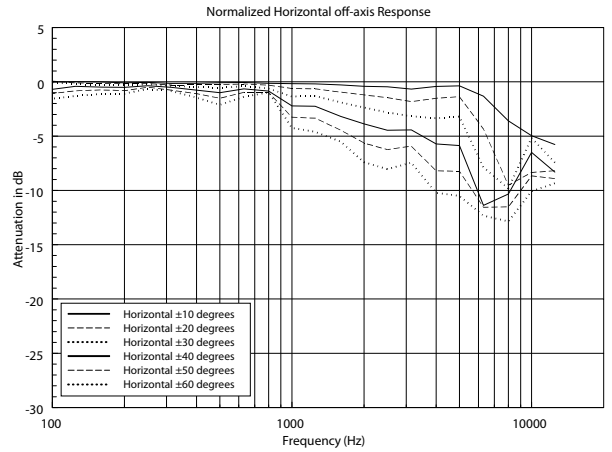

TECHNICAL SPECIFICATIONS

Acoustical specifications	Frequency Response (-10dB):	80 Hz ÷ 20000 Hz
	Max SPL @ 1m:	101 dB
	Max SPL @ 4m:	89 dB
	Coverage angle:	170°
	System Sensitivity:	88 dB
	System Sensitivity 1W @ 4m:	76 dB
Power section	Power Handling:	20 W
	Peak Power Handling:	80 W PEAK
	Recommended Amplifier:	40 W
	Protections:	Thermal fuse
Transducers	Dome Tweeter:	0.75"
	Woofers:	Coaxial 5.0"
Input/Output section	Input connectors:	Ceramic screw terminals
	Output connectors:	Ceramic screw terminals
	Constant Voltage Transformer:	100 V
	Power selection 1:	20 W - 500 ohm
	Power selection 2:	10 W - 1000 ohm
	Power selection 3:	5 W - 2000 ohm
Power selection 4:	2.5 W - 4000 ohm	
Standard compliance	IP protection grade:	IP 65
	Safety agency:	CE compliant
	EN54-24 certified:	Yes
	CPR number:	0068-CPR-058/2014
Physical specifications	Cabinet/Case Material:	ABS
	Hardware:	Wall mount metal plate and 5m cable
	Grille:	Steel
	Color:	White - RAL 9016
Size	Height:	261 mm / 10.28 inches
	Width:	176 mm / 6.93 inches
	Depth:	183 mm / 7.2 inches
	Weight:	2.79 kg / 6.15 lbs
Shipping information	Package Height:	230 mm / 9.06 inches
	Package Width:	350 mm / 13.78 inches
	Package Depth:	230 mm / 9.06 inches
	Package Weight:	4.39 kg / 9.68 lbs

PART NUMBER

- **13133078**

BS 5EN

EAN 8024530011147

DRAWINGS

SCHEMATICS

HORIZONTAL 1/3 POLAR PLOT

ACCESSORIES