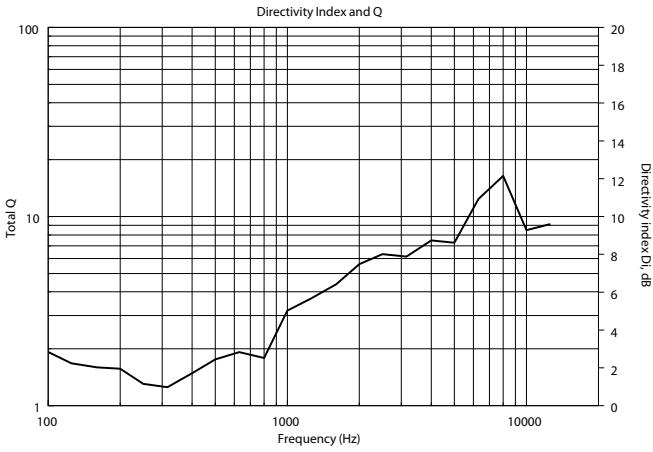

TECHNICAL SPECIFICATIONS

Acoustical specifications	Frequency Response (-10dB):	80 Hz ÷ 20000 Hz
	Max SPL @ 1m:	101 dB
	Max SPL @ 4m:	89 dB
	Coverage angle:	170°
	System Sensitivity:	88 dB
	System Sensitivity 1W @ 4m:	76 dB
Power section	Power Handling:	20 W
	Peak Power Handling:	80 W PEAK
	Recommended Amplifier:	40 W
	Protections:	Thermal fuse
Transducers	Dome Tweeter:	0.75"
	Woofers:	Coaxial 5.0"
Input/Output section	Input connectors:	Ceramic screw terminals
	Output connectors:	Ceramic screw terminals
	Constant Voltage Transformer:	100 V
	Power selection 1:	20 W - 500 ohm
	Power selection 2:	10 W - 1000 ohm
	Power selection 3:	5 W - 2000 ohm
Power selection 4:	2.5 W - 4000 ohm	
Standard compliance	IP protection grade:	IP 65
	Safety agency:	CE compliant
	EN54-24 certified:	Yes
	CPR number:	0068-CPR-058/2014
Physical specifications	Cabinet/Case Material:	ABS
	Hardware:	Wall mount metal plate and 5m cable
	Grille:	Steel
	Color:	White - RAL 9016
Size	Height:	261 mm / 10.28 inches
	Width:	176 mm / 6.93 inches
	Depth:	183 mm / 7.2 inches
	Weight:	2.79 kg / 6.15 lbs
Shipping information	Package Height:	230 mm / 9.06 inches
	Package Width:	350 mm / 13.78 inches
	Package Depth:	230 mm / 9.06 inches
	Package Weight:	4.39 kg / 9.68 lbs

PART NUMBER

- **13133078**

BS 5EN

EAN 8024530011147

DRAWINGS

SCHEMATICS

HORIZONTAL 1/3 POLAR PLOT

ACCESSORIES