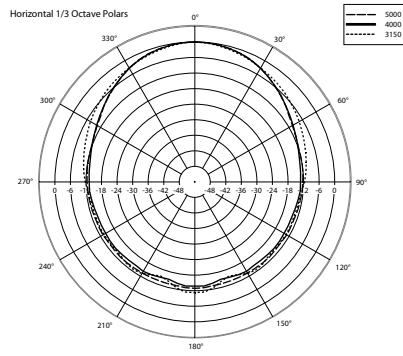

TECHNICAL SPECIFICATIONS

Acoustical specifications	Frequency Response (-10dB):	80 Hz ÷ 20000 Hz
	Max SPL @ 1m:	101 dB
	Max SPL @ 4m:	89 dB
	Coverage angle:	170°
	System Sensitivity:	88 dB
	System Sensitivity 1W @ 4m:	76 dB
Power section	Power Handling:	20 W
	Peak Power Handling:	80 W PEAK
	Recommended Amplifier:	40 W
	Protections:	Thermal fuse
Transducers	Dome Tweeter:	0.75"
	Woofers:	Coaxial 5.0"
Input/Output section	Input connectors:	Ceramic screw terminals
	Output connectors:	Ceramic screw terminals
	Constant Voltage Transformer:	100 V
	Power selection 1:	20 W - 500 ohm
	Power selection 2:	10 W - 1000 ohm
	Power selection 3:	5 W - 2000 ohm
Power selection 4:	2.5 W - 4000 ohm	
Standard compliance	IP protection grade:	IP 65
	Safety agency:	CE compliant
	EN54-24 certified:	Yes
	CPR number:	0068-CPR-058/2014
Physical specifications	Cabinet/Case Material:	ABS
	Hardware:	Wall mount metal plate and 5m cable
	Grille:	Steel
	Color:	White - RAL 9016
Size	Height:	261 mm / 10.28 inches
	Width:	176 mm / 6.93 inches
	Depth:	183 mm / 7.2 inches
	Weight:	2.79 kg / 6.15 lbs
Shipping information	Package Height:	230 mm / 9.06 inches
	Package Width:	350 mm / 13.78 inches
	Package Depth:	230 mm / 9.06 inches
	Package Weight:	4.39 kg / 9.68 lbs

PART NUMBER

- **13133078**

BS 5EN

EAN 8024530011147

DRAWINGS

SCHEMATICS

HORIZONTAL 1/3 POLAR PLOT

ACCESSORIES