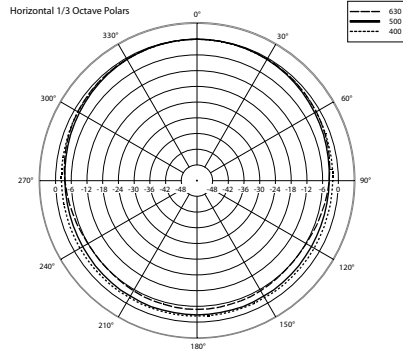

TECHNICAL SPECIFICATIONS

Acoustical specifications	Frequency Response (-10dB):	80 Hz ÷ 20000 Hz
	Max SPL @ 1m:	101 dB
	Max SPL @ 4m:	89 dB
	Coverage angle:	170°
	System Sensitivity:	88 dB
	System Sensitivity 1W @ 4m:	76 dB
Power section	Power Handling:	20 W
	Peak Power Handling:	80 W PEAK
	Recommended Amplifier:	40 W
	Protections:	Thermal fuse
Transducers	Dome Tweeter:	0.75"
	Woofers:	Coaxial 5.0"
Input/Output section	Input connectors:	Ceramic screw terminals
	Output connectors:	Ceramic screw terminals
	Constant Voltage Transformer:	100 V
	Power selection 1:	20 W - 500 ohm
	Power selection 2:	10 W - 1000 ohm
	Power selection 3:	5 W - 2000 ohm
Power selection 4:	2.5 W - 4000 ohm	
Standard compliance	IP protection grade:	IP 65
	Safety agency:	CE compliant
	EN54-24 certified:	Yes
	CPR number:	0068-CPR-058/2014
Physical specifications	Cabinet/Case Material:	ABS
	Hardware:	Wall mount metal plate and 5m cable
	Grille:	Steel
	Color:	White - RAL 9016
Size	Height:	261 mm / 10.28 inches
	Width:	176 mm / 6.93 inches
	Depth:	183 mm / 7.2 inches
	Weight:	2.79 kg / 6.15 lbs
Shipping information	Package Height:	230 mm / 9.06 inches
	Package Width:	350 mm / 13.78 inches
	Package Depth:	230 mm / 9.06 inches
	Package Weight:	4.39 kg / 9.68 lbs

PART NUMBER

- **13133078**

BS 5EN

EAN 8024530011147

DRAWINGS

SCHEMATICS

HORIZONTAL 1/3 POLAR PLOT

ACCESSORIES