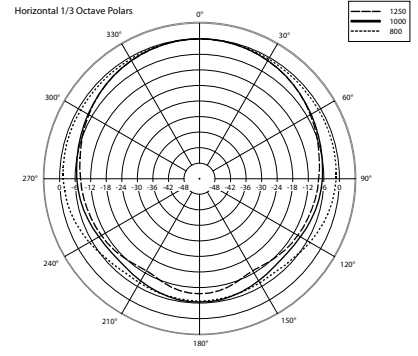

TECHNICAL SPECIFICATIONS

Acoustical specifications	Frequency Response (-10dB):	80 Hz ÷ 20000 Hz
	Max SPL @ 1m:	101 dB
	Max SPL @ 4m:	89 dB
	Coverage angle:	170°
	System Sensitivity:	88 dB
	System Sensitivity 1W @ 4m:	76 dB
Power section	Power Handling:	20 W
	Peak Power Handling:	80 W PEAK
	Recommended Amplifier:	40 W
	Protections:	Thermal fuse
Transducers	Dome Tweeter:	0.75"
	Woofers:	Coaxial 5.0"
Input/Output section	Input connectors:	Ceramic screw terminals
	Output connectors:	Ceramic screw terminals
	Constant Voltage Transformer:	100 V
	Power selection 1:	20 W - 500 ohm
	Power selection 2:	10 W - 1000 ohm
	Power selection 3:	5 W - 2000 ohm
Power selection 4:	2.5 W - 4000 ohm	
Standard compliance	IP protection grade:	IP 65
	Safety agency:	CE compliant
	EN54-24 certified:	Yes
	CPR number:	0068-CPR-058/2014
Physical specifications	Cabinet/Case Material:	ABS
	Hardware:	Wall mount metal plate and 5m cable
	Grille:	Steel
	Color:	White - RAL 9016
Size	Height:	261 mm / 10.28 inches
	Width:	176 mm / 6.93 inches
	Depth:	183 mm / 7.2 inches
	Weight:	2.79 kg / 6.15 lbs
Shipping information	Package Height:	230 mm / 9.06 inches
	Package Width:	350 mm / 13.78 inches
	Package Depth:	230 mm / 9.06 inches
	Package Weight:	4.39 kg / 9.68 lbs

PART NUMBER

- **13133078**

BS 5EN

EAN 8024530011147

DRAWINGS

SCHEMATICS

HORIZONTAL 1/3 POLAR PLOT

ACCESSORIES