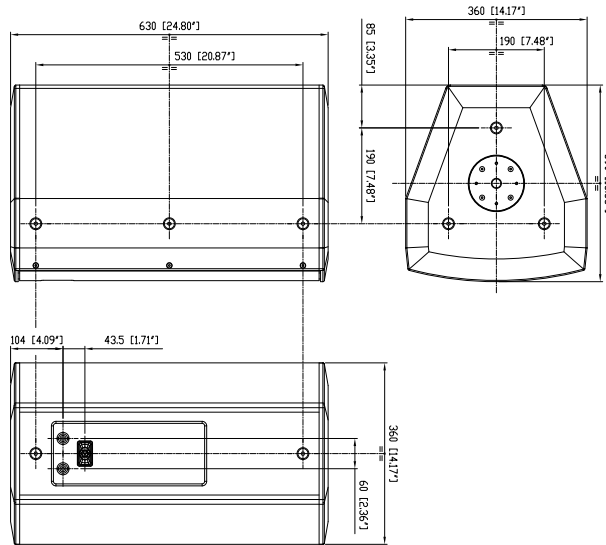

Line Art 2D

TECHNICAL SPECIFICATIONS

Acoustical specifications	Frequency Response (-10dB)	54 Hz - 20000 Hz
	Max SPL @ 1m	132 dB
	Horizontal coverage angle	90°
	Vertical coverage angle	60°
	Directivity index Q	13
	System Sensitivity	99 dB
Power section	Amplification	Full Range
	Nominal Impedance	8 ohm
	Power Handling	500 W
	Peak Power Handling	2000 W PEAK
	Protections	Dynamic active mosfet
	Crossover Frequencies	1200 Hz
	Recommended Amplifiers	QPS 10K, QPS 6.0K, IPS 5.0K, IPS 2.5K, IPS 1.5K
Transducers	Compression Driver	1.4", 2.5" v.c
	Woofer	12", 3.0" v.c
Input/Output section	Input connectors	Speakon® NL4
	Output connectors	Speakon® NL4
Standard compliance	Safety agency	CE compliant
Physical specifications	Cabinet/Case Material	Baltic birch plywood
	Hardware	14 x M10, multiplates (top and bottom)
	Grille	Steel with robust double mesh polyester clothing
	Color	Black
Size / Weight	Weight	30 kg / 66.14 lbs