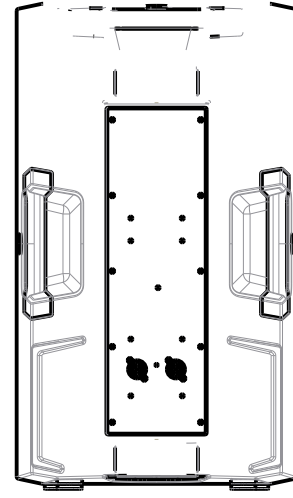

MIO

MIO

VISTA 3D / 3D VIEW

SPEAKER A 12 8ohm

REV.
A