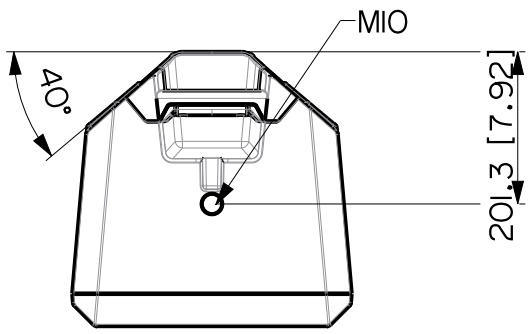

MIO

MIO

VISTA 3D / 3D VIEW

SPEAKER A 12 8ohm

REV.
A