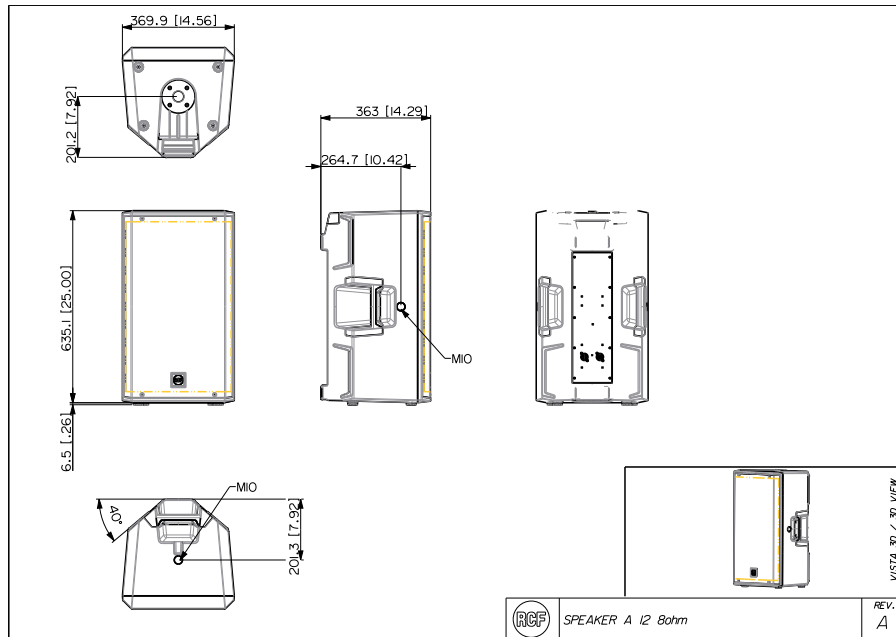

- › Steel full front grille

- › Optional mounting accessories
- › 2 x SPEAKON connectors

Part Number

13000739 COMPACT A 12 8ohm Black EAN 8024530019754

COMPACT A 12

TWO-WAY PROFESSIONAL SPEAKER

Line Art 2D

TECHNICAL SPECIFICATIONS

Acoustical specifications	Frequency Response (-10dB)	55 Hz ÷ 20000 Hz	
	Max SPL @ 1m	129 dB	
	Horizontal coverage angle	100°	
	Vertical coverage angle	60°	
	System Sensitivity	97 dB	
Power section	Amplification	Full Range	
	Nominal Impedance	8 ohm	
	Power Handling	400 W	
	Peak Power Handling	1600 W PEAK	
	Protections	Dynamic Active Mosfet	
	Crossover Frequencies	1200 Hz	
	Recommended Amplifiers	QPS 10K, QPS 6.0K, IPS 2.5K, IPS 1.5K, DMA 504	
Transducers	Compression Driver	1 x 1.0", 1.75" v.c	
	Woofer	1 x 12", 2.5" v.c	
Input/Output section	Input connectors	Speakon	
	Output connectors	Speakon	
Standard compliance	Safety agency	CE compliant	
Physical specifications	Cabinet/Case Material	PP Composite	
	Hardware	1 x M10 top, 1 x M10 each side	
	Handles	1 top, 1 each side	
	Pole mount/Cap	35 mm insert	
	Grille	Steel	
	Color	Black	
	Size	Height	641.6 mm / 25.26 inches
		Width	369.9 mm / 14.56 inches
Depth		363 mm / 14.29 inches	
Weight		18.8 kg / 41.45 lbs	