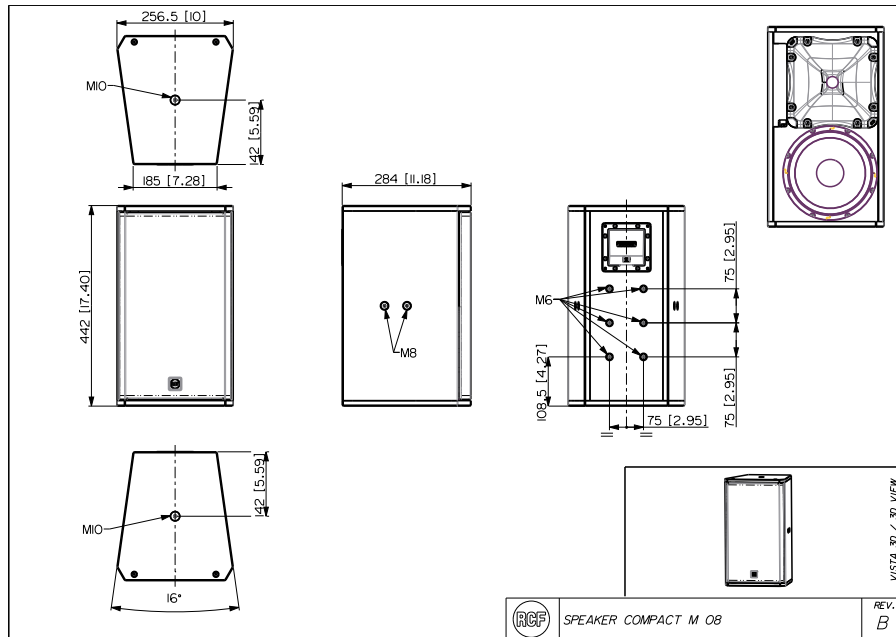

COMPACT M 08

TWO-WAY PROFESSIONAL SPEAKER

Line Art 2D

RCF SPEAKER COMPACT M 08

REV. B

TECHNICAL SPECIFICATIONS

Acoustical specifications	Frequency Response (-10dB) 60 Hz ÷ 20000 Hz Max SPL @ 1m 124 dB Horizontal coverage angle 90° Vertical coverage angle 70° Directivity index Q 9 System Sensitivity 95 dB
Power section	Amplification Full Range Nominal Impedance 8 ohm Power Handling 200 W Peak Power Handling 800 W PEAK Protections Dynamic active mosfet Crossover Frequencies 1800 Hz Recommended Amplifiers XPS 16K, XPS 16KD, QPS 10K, QPS 6.0K, IPS 5.0K, IPS 2.5K, IPS 1.5K, DMA 504
Transducers	Compression Driver 1 x 1.0", 1.4" v.c Woofer 1 x 8", 1.7" v.c
Input/Output section	Input connectors Euroblock Output connectors Euroblock
Standard compliance	Safety agency CE compliant
Physical specifications	Cabinet/Case Material Plywood Hardware 6 x M6, 4 x M8, 2 x M10 Grille Steel with clothing Color Black - RAL 9005, White - RAL 9003
Size / Weight	Height 442 mm / 17.4 inches Width 257 mm / 10.12 inches Depth 284 mm / 11.18 inches Weight 10.5 kg / 23.15 lbs