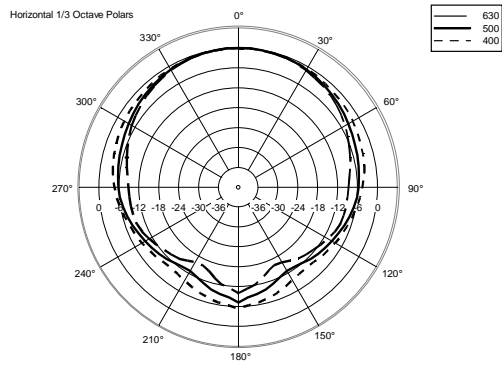

COMPACT M 10

TWO-WAY PROFESSIONAL SPEAKER

ACOUSTIC MEASUREMENTS

COMPACT M 10

TWO-WAY PROFESSIONAL SPEAKER

ACOUSTIC MEASUREMENTS

COMPACT M 10

TWO-WAY PROFESSIONAL SPEAKER

ACOUSTIC MEASUREMENTS