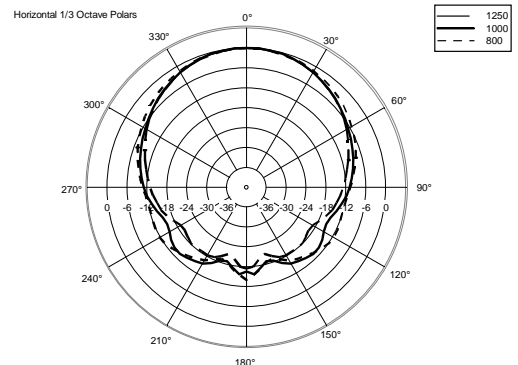

COMPACT M 10

TWO-WAY PROFESSIONAL SPEAKER

ACOUSTIC MEASUREMENTS

COMPACT M 10

TWO-WAY PROFESSIONAL SPEAKER

ACOUSTIC MEASUREMENTS

COMPACT M 10

TWO-WAY PROFESSIONAL SPEAKER

ACOUSTIC MEASUREMENTS