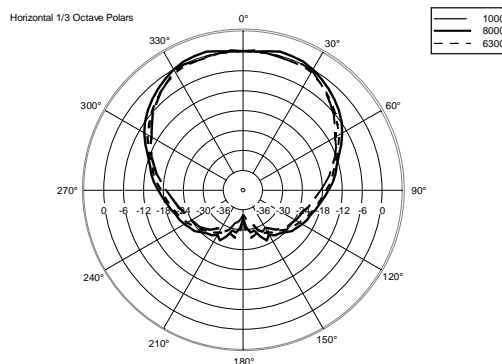

COMPACT M 10

TWO-WAY PROFESSIONAL SPEAKER

ACOUSTIC MEASUREMENTS

COMPACT M 10

TWO-WAY PROFESSIONAL SPEAKER

ACOUSTIC MEASUREMENTS

COMPACT M 10

TWO-WAY PROFESSIONAL SPEAKER

ACOUSTIC MEASUREMENTS