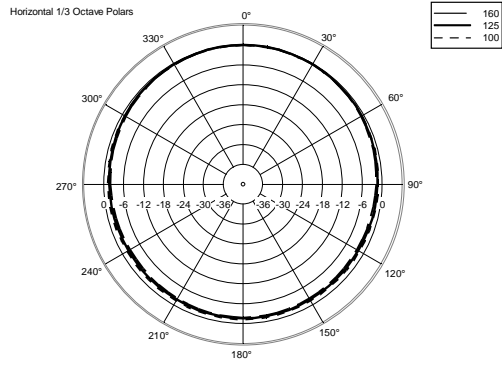

COMPACT M 10

TWO-WAY PROFESSIONAL SPEAKER

ACOUSTIC MEASUREMENTS

COMPACT M 10

TWO-WAY PROFESSIONAL SPEAKER

ACOUSTIC MEASUREMENTS

COMPACT M 10

TWO-WAY PROFESSIONAL SPEAKER

ACOUSTIC MEASUREMENTS