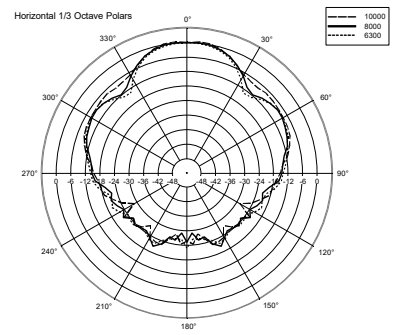

DM 61

TWO-WAY COMPACT SPEAKER

ACOUSTIC MEASUREMENTS

DM 61

TWO-WAY COMPACT SPEAKER

ACOUSTIC MEASUREMENTS

HORIZONTAL 1/3 POLAR PLOT

VERTICAL 1/3 POLAR PLOT