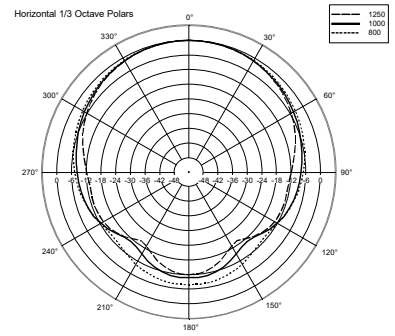

DM 61

TWO-WAY COMPACT SPEAKER

ACOUSTIC MEASUREMENTS

DM 61

TWO-WAY COMPACT SPEAKER

ACOUSTIC MEASUREMENTS

HORIZONTAL 1/3 POLAR PLOT

VERTICAL 1/3 POLAR PLOT