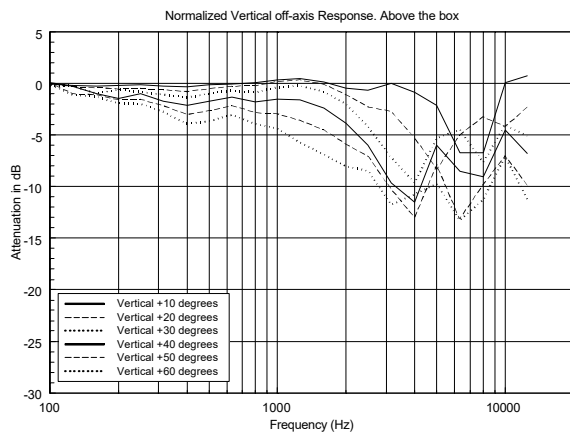

DM 61

TWO-WAY COMPACT SPEAKER

ACOUSTIC MEASUREMENTS

DM 61

TWO-WAY COMPACT SPEAKER

ACOUSTIC MEASUREMENTS

HORIZONTAL 1/3 POLAR PLOT

VERTICAL 1/3 POLAR PLOT