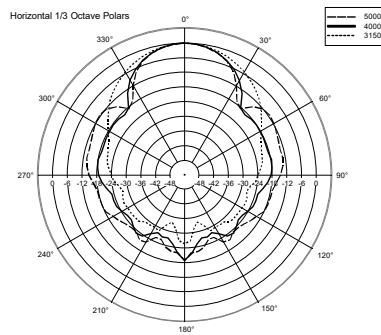

DM 61

TWO-WAY COMPACT SPEAKER

ACOUSTIC MEASUREMENTS

DM 61

TWO-WAY COMPACT SPEAKER

ACOUSTIC MEASUREMENTS

HORIZONTAL 1/3 POLAR PLOT

VERTICAL 1/3 POLAR PLOT