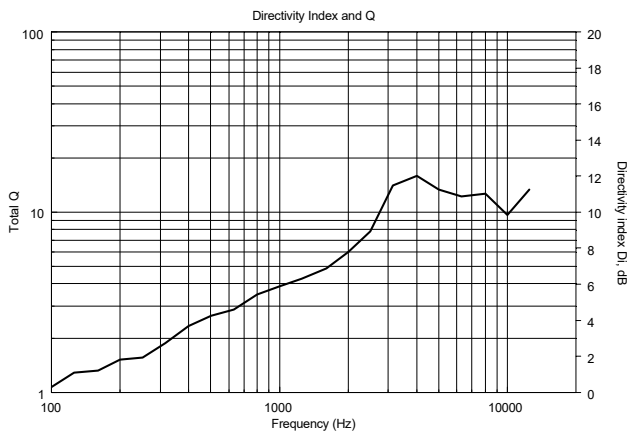

DM 61

TWO-WAY COMPACT SPEAKER

ACOUSTIC MEASUREMENTS

DM 61

TWO-WAY COMPACT SPEAKER

ACOUSTIC MEASUREMENTS

HORIZONTAL 1/3 POLAR PLOT

VERTICAL 1/3 POLAR PLOT