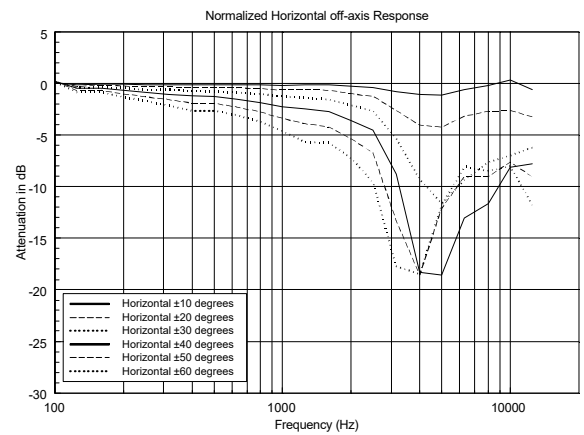

DM 61

TWO-WAY COMPACT SPEAKER

ACOUSTIC MEASUREMENTS

DM 61

TWO-WAY COMPACT SPEAKER

ACOUSTIC MEASUREMENTS

HORIZONTAL 1/3 POLAR PLOT

VERTICAL 1/3 POLAR PLOT