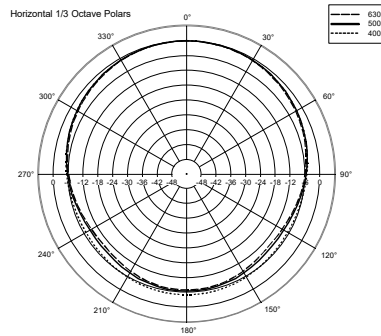

DM 61

TWO-WAY COMPACT SPEAKER

ACOUSTIC MEASUREMENTS

DM 61

TWO-WAY COMPACT SPEAKER

ACOUSTIC MEASUREMENTS

HORIZONTAL 1/3 POLAR PLOT

VERTICAL 1/3 POLAR PLOT