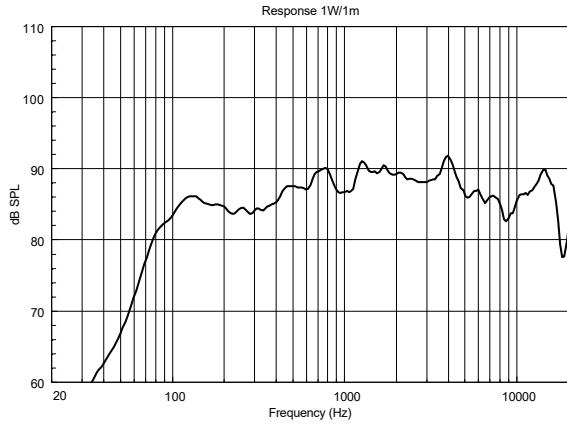

DM 61

TWO-WAY COMPACT SPEAKER

ACOUSTIC MEASUREMENTS

DM 61

TWO-WAY COMPACT SPEAKER

ACOUSTIC MEASUREMENTS

HORIZONTAL 1/3 POLAR PLOT

VERTICAL 1/3 POLAR PLOT