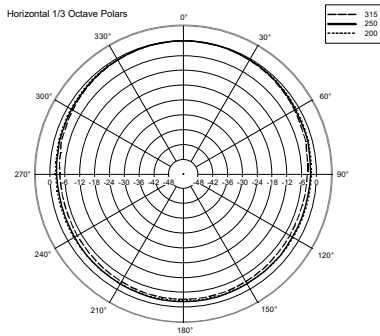

DM 61

TWO-WAY COMPACT SPEAKER

ACOUSTIC MEASUREMENTS

DM 61

TWO-WAY COMPACT SPEAKER

ACOUSTIC MEASUREMENTS

HORIZONTAL 1/3 POLAR PLOT

VERTICAL 1/3 POLAR PLOT