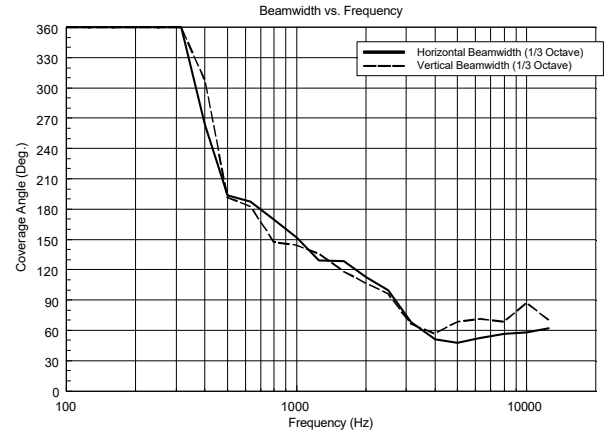

DM 61

TWO-WAY COMPACT SPEAKER

ACOUSTIC MEASUREMENTS

DM 61

TWO-WAY COMPACT SPEAKER

ACOUSTIC MEASUREMENTS

HORIZONTAL 1/3 POLAR PLOT

VERTICAL 1/3 POLAR PLOT