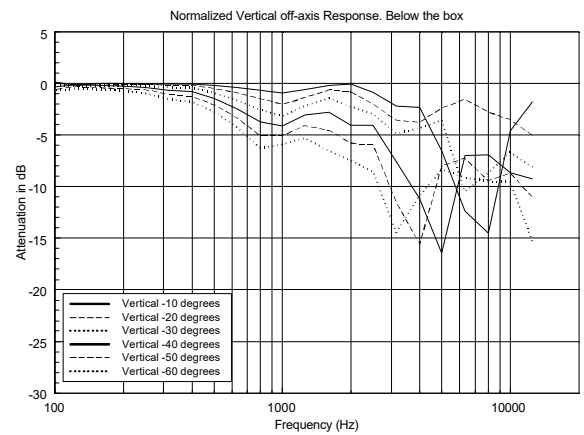

DM 61

TWO-WAY COMPACT SPEAKER

ACOUSTIC MEASUREMENTS

DM 61

TWO-WAY COMPACT SPEAKER

ACOUSTIC MEASUREMENTS

HORIZONTAL 1/3 POLAR PLOT

VERTICAL 1/3 POLAR PLOT