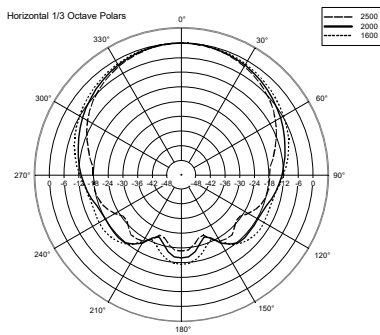

DM 61

TWO-WAY COMPACT SPEAKER

ACOUSTIC MEASUREMENTS

DM 61

TWO-WAY COMPACT SPEAKER

ACOUSTIC MEASUREMENTS

HORIZONTAL 1/3 POLAR PLOT

VERTICAL 1/3 POLAR PLOT