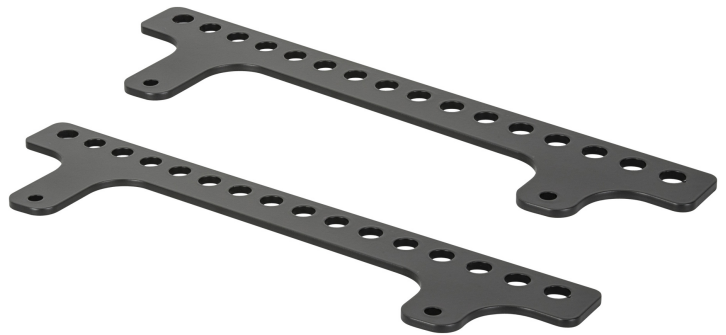

END-PLATE TT 1 2X

INSTALLATION END PLATE

DESCRIPTION

2 X TT1-A installation end-plate

**TECHNICAL SPECIFICATIONS**

Standard compliance	CE marking:	Yes
Physical specifications	Color:	Black
Size	Width:	377 mm / 14.84 inches
	Depth:	136 mm / 5.35 inches
	Weight:	1.8 kg / 3.97 lbs
Shipping informations	Package Height:	68 mm / 2.68 inches
	Package Width:	424 mm / 16.69 inches
	Package Depth:	200 mm / 7.87 inches
	Package Weight:	2.5 kg / 5.51 lbs

PART NUMBER

- **13360256**

END-PLATE TT 12X

EAN 8024530018580