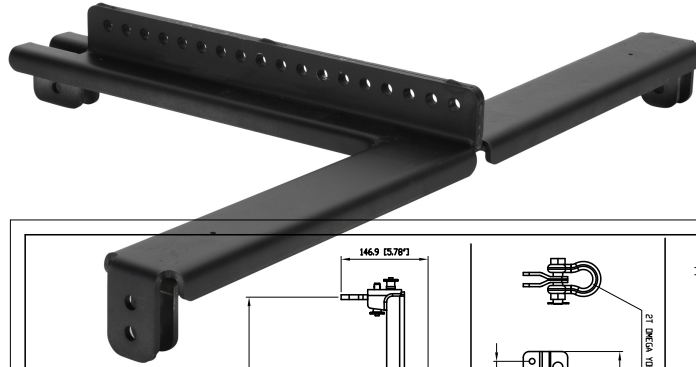

# FL-B LGT HDL 10

SUSPENDING BAR FOR HDL 10-A

**Description** Flybar for HDL 10-A + Pole Mount + 1x Pickup Tab with Shackle + Stacking Bar. Pins included.

**Standard compliance** Safety agency  
**Size** Weight  
**Physical specifications** Color

CE compliant  
 6.4 kg / 14.1 lb  
 White

Line Art 2D

LIGHTBAR HDL10-A

**Part Number** 13360313 FL-B LGT HDL 10 W

White

EAN 8024530012489

**Technical Specifications**

RCF products are continually improved. All specifications are therefore subject to change without notice.