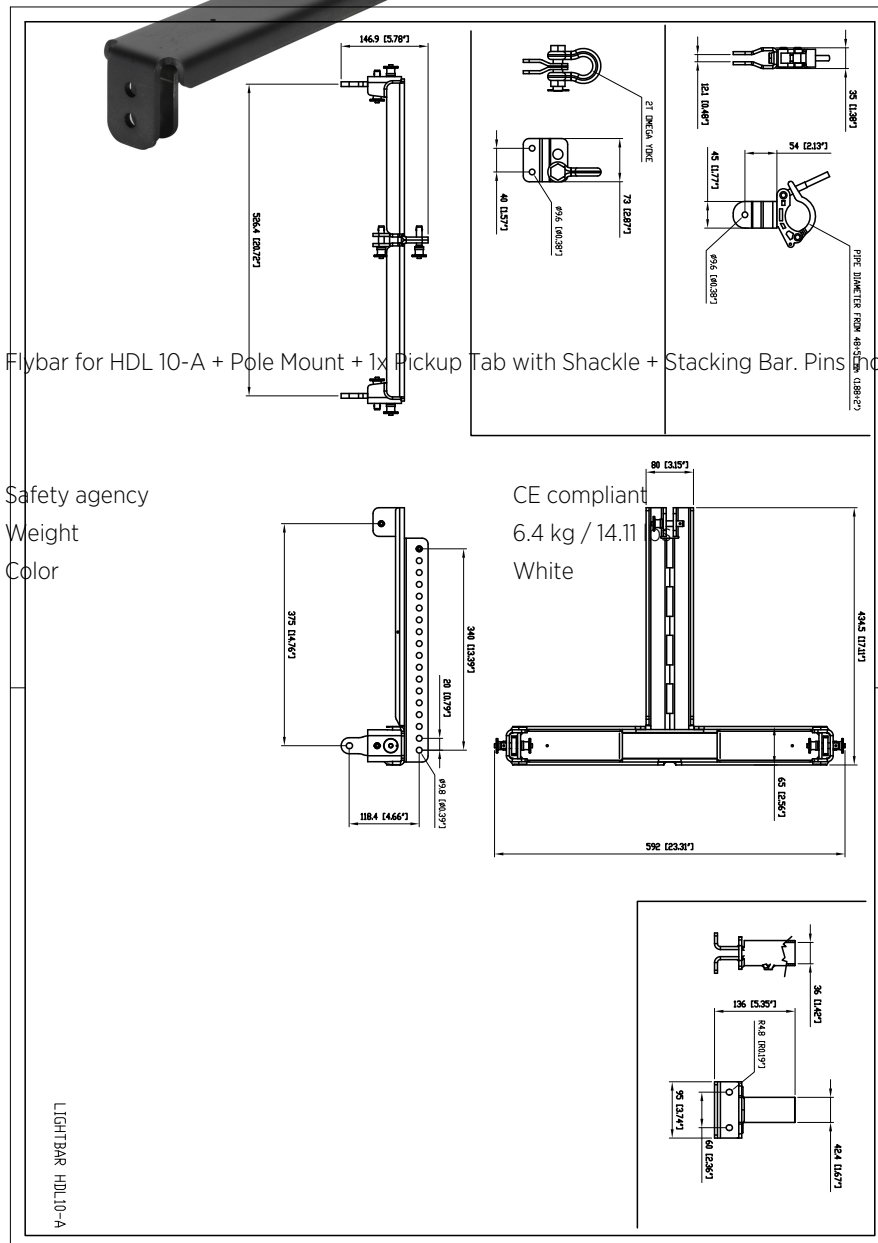

# FL-B LGT HDL 10

SUSPENDING BAR FOR HDL 10-A

**Description** Flybar for HDL 10-A + Pole Mount + 1x Pickup Tab with Shackle + Stacking Bar. Pins included.

**Standard compliance** Safety agency  
**Size** Weight  
**Physical specifications** Color

CE compliant  
 6.4 kg / 14.1 lb  
 White

Line Art 2D

LIGHTBAR HDL10-A

**Part Number** 13360313 FL-B LGT HDL 10 W

White

EAN 8024530012489

**Technical Specifications**

RCF products are continually improved. All specifications are therefore subject to change without notice.