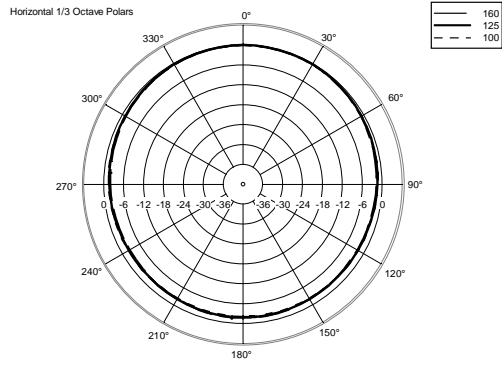

HD 10-A MK5

ACTIVE TWO-WAY SPEAKER

ACOUSTIC MEASUREMENTS

HD 10-A MK5

ACTIVE TWO-WAY SPEAKER

ACOUSTIC MEASUREMENTS

HD 10-A MK5

ACTIVE TWO-WAY SPEAKER

ACOUSTIC MEASUREMENTS