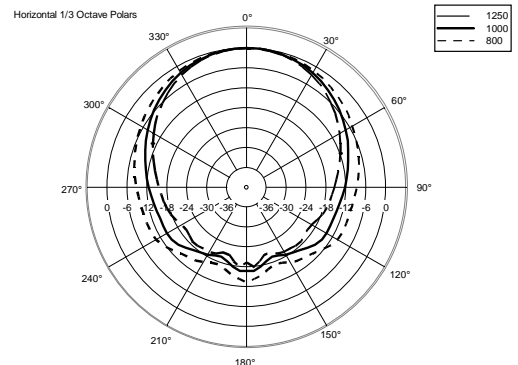

HD 10-A MK5

ACTIVE TWO-WAY SPEAKER

ACOUSTIC MEASUREMENTS

HD 10-A MK5

ACTIVE TWO-WAY SPEAKER

ACOUSTIC MEASUREMENTS

HD 10-A MK5

ACTIVE TWO-WAY SPEAKER

ACOUSTIC MEASUREMENTS