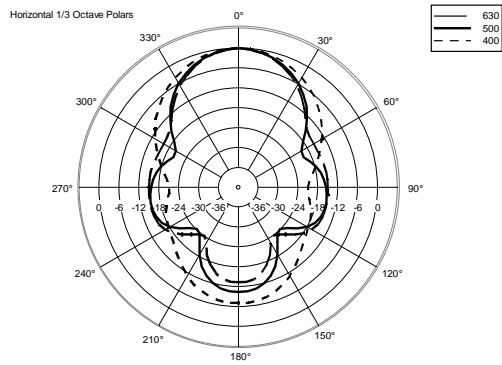

HDL 30-A

ACTIVE TWO-WAY LINE ARRAY MODULE

ACOUSTIC MEASUREMENTS

HDL 30-A

ACTIVE TWO-WAY LINE ARRAY MODULE

ACOUSTIC MEASUREMENTS

HDL 30-A

ACTIVE TWO-WAY LINE ARRAY MODULE

ACOUSTIC MEASUREMENTS