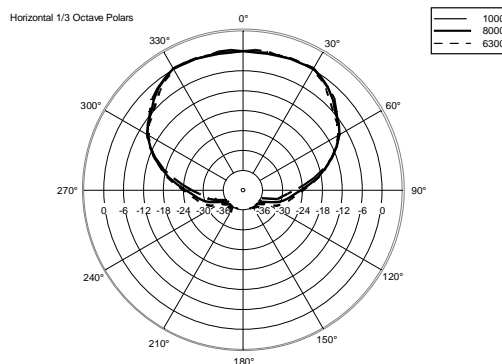

HDL 30-A

ACTIVE TWO-WAY LINE ARRAY MODULE

ACOUSTIC MEASUREMENTS

HDL 30-A

ACTIVE TWO-WAY LINE ARRAY MODULE

ACOUSTIC MEASUREMENTS

HDL 30-A

ACTIVE TWO-WAY LINE ARRAY MODULE

ACOUSTIC MEASUREMENTS