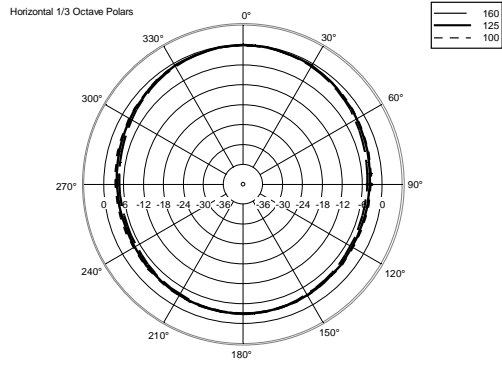

HDL 30-A

ACTIVE TWO-WAY LINE ARRAY MODULE

ACOUSTIC MEASUREMENTS

HDL 30-A

ACTIVE TWO-WAY LINE ARRAY MODULE

ACOUSTIC MEASUREMENTS

HDL 30-A

ACTIVE TWO-WAY LINE ARRAY MODULE

ACOUSTIC MEASUREMENTS