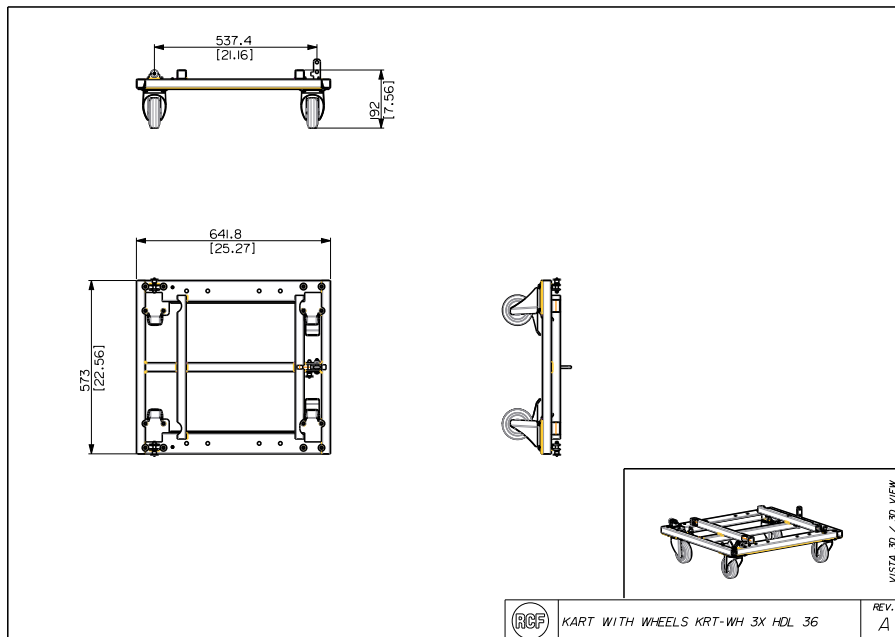

KRT-WH 3X HDL 36

CART WITH WHEELS

Description The heavy-duty RCF KART can safely transport up to 3 cabinets. 4 wheels included.

Standard compliance Safety agency CE compliant
Size Weight 20 kg / 44.09 lbs

Line Art 2D

Part Number 13360431 KRT-WH 3X HDL 36

EAN 8024530016784

Technical Specifications

Products are continually improved. All specifications are therefore subject to change without notice.