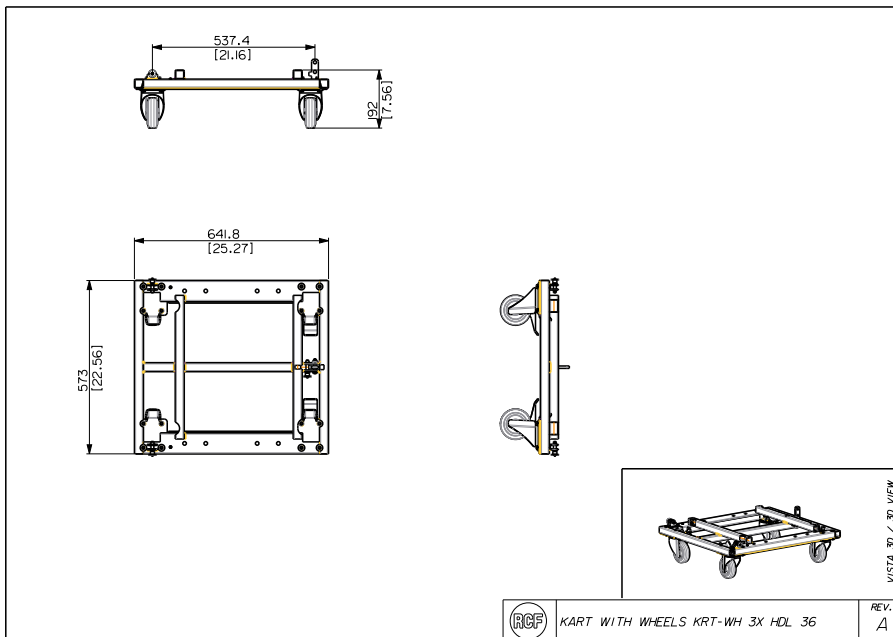

Line Art 2D

Numéro De Pièce

13360431 KRT-WH 3X HDL 36

EAN 8024530016784

Spécifications

Products are continually improved. All specifications are therefore subject to change without notice.