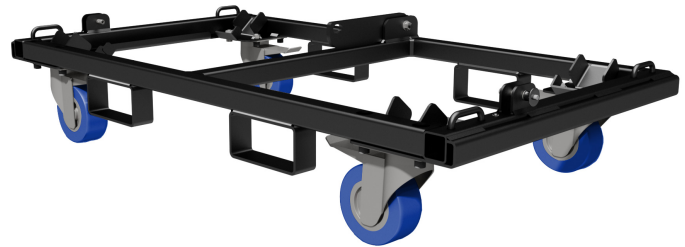

KRT-WH 4X HDL 50

KART WITH WHEELS

DESCRIPTION

The heavy-duty RCF KART can safely transport up to 4 cabinets.

4 wheels included.

FEATURES

- D Line approved original accessory
- Strong construction
- Transport of up to 4 modules
- Safe lock pin on the bottom
- Equipped with 4 heavy duty wheels with brakes
- Painted with black, scratch resistant paint

**TECHNICAL SPECIFICATIONS**

Standard compliance	CE marking:	Yes
Size	Height:	254 mm / 10 inches
	Width:	1210 mm / 47.64 inches
	Depth:	660 mm / 25.98 inches
	Weight:	38 kg / 83.78 lbs
Shipping informations	Package Height:	290 mm / 11.42 inches
	Package Width:	1370 mm / 53.94 inches
	Package Depth:	695 mm / 27.36 inches
	Package Weight:	47 kg / 103.62 lbs