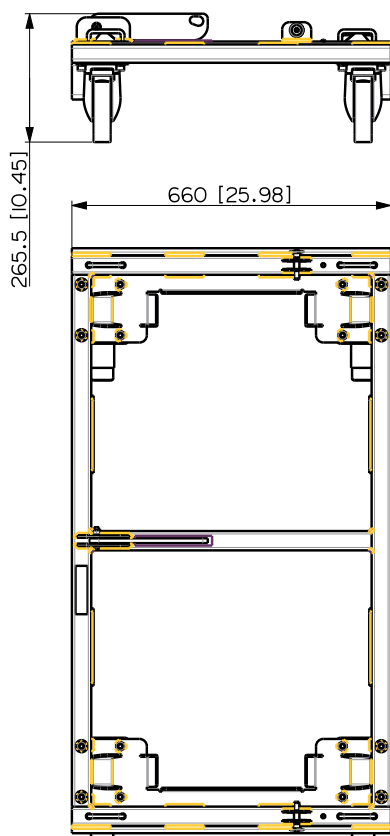

KRT-WH 4X HDL 50

KART WITH WHEELS

DESCRIPTION

The heavy-duty RCF KART can safely transport up to 4 cabinets.

4 wheels included.

FEATURES

- D Line approved original accessory
- Strong construction
- Transport of up to 4 modules
- Safe lock pin on the bottom
- Equipped with 4 heavy duty wheels with brakes
- Painted with black, scratch resistant paint

**TECHNICAL SPECIFICATIONS**

Standard compliance	CE marking:	Yes
Size	Height:	254 mm / 10 inches
	Width:	1210 mm / 47.64 inches
	Depth:	660 mm / 25.98 inches
	Weight:	38 kg / 83.78 lbs
Shipping informations	Package Height:	290 mm / 11.42 inches
	Package Width:	1370 mm / 53.94 inches
	Package Depth:	695 mm / 27.36 inches
	Package Weight:	47 kg / 103.62 lbs

PART NUMBER

- **13360336**

KRT-WH 4X HDL 50

EAN 8024530013271

VISTA 3D / 3D VIEW

KART WITH WHEELS 4 X HDL 50-A

REV.
A