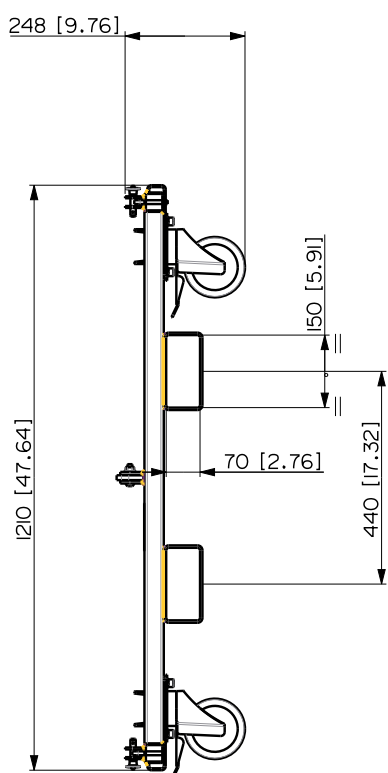

KRT-WH 4X HDL 50

KART WITH WHEELS

DESCRIPTION

The heavy-duty RCF KART can safely transport up to 4 cabinets.

4 wheels included.

FEATURES

- D Line approved original accessory
- Strong construction
- Transport of up to 4 modules
- Safe lock pin on the bottom
- Equipped with 4 heavy duty wheels with brakes
- Painted with black, scratch resistant paint

**TECHNICAL SPECIFICATIONS**

Standard compliance	CE marking:	Yes
Size	Height:	254 mm / 10 inches
	Width:	1210 mm / 47.64 inches
	Depth:	660 mm / 25.98 inches
	Weight:	38 kg / 83.78 lbs
Shipping informations	Package Height:	290 mm / 11.42 inches
	Package Width:	1370 mm / 53.94 inches
	Package Depth:	695 mm / 27.36 inches
	Package Weight:	47 kg / 103.62 lbs

PART NUMBER

- **13360336**

KRT-WH 4X HDL 50

EAN 8024530013271

VISTA 3D / 3D VIEW

KART WITH WHEELS 4 X HDL 50-A

REV.
A