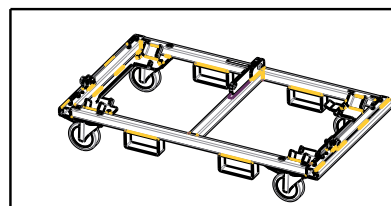

VISTA 3D / 3D VIEW

KART WITH WHEELS 4 X HDL 50-A

REV.
A