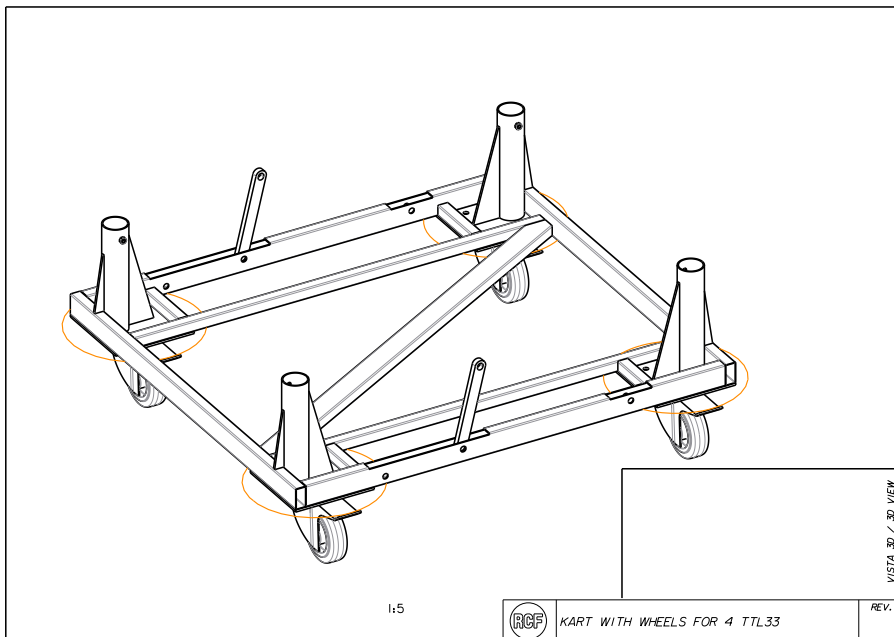

KRT-WH 4X TTL 33

KART WITH WHEELS

Description

The heavy duty RCF TTL33-A Kart can be use to easily transport up to 4 TTL33-A cabinets. The cabinets and Kart are fully compatible and it is possible to easily transport TTL33-A cabinets in straight or splayed configurations. It is possible to transport 4 TTL33-A modules with the fly-bar connected, making sure that the total system centre of gravity is properly in centre of the kart.

Standard compliance

Safety agency

CE compliant

Size

Weight

24 kg / 52.91 lbs

Physical specifications

Color

Black

Line Art 2D

Part Number

13360059 KRT-WH 4X TTL 33

Black

EAN 8024530015305

Technical Specifications

Products are continually improved. All specifications are therefore subject to change without notice.