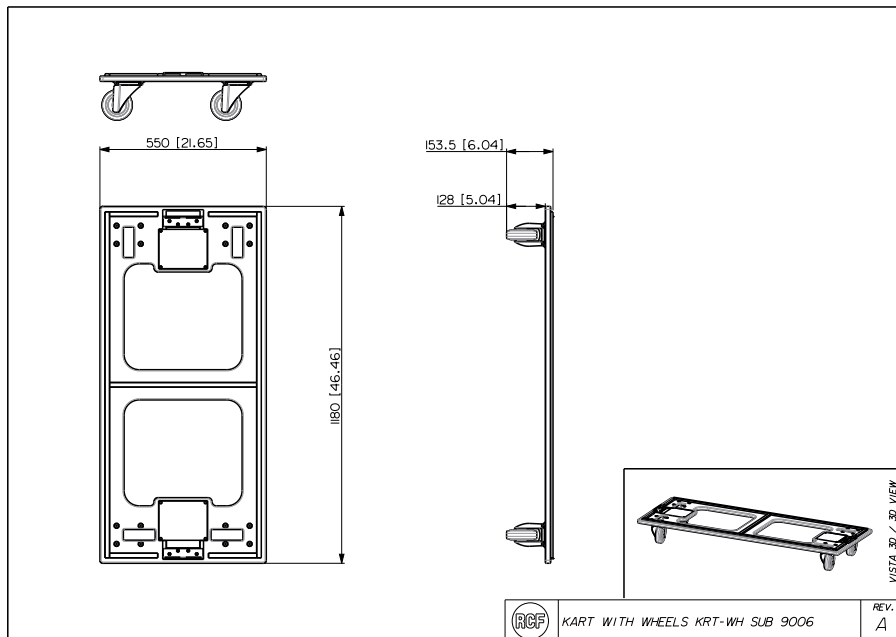

KRT-WH SUB 9006

KART

Description Detachable front wheel board including 4 x 100 mm yellow wheels

Standard compliance	Safety agency	CE compliant
Size	Weight	9.2 kg / 20.28 lbs
Physical specifications	Color	Black

Line Art 2D

Part Number 13360361 KRT-WH SUB 9006

Black

EAN 8024530013769

Technical Specifications

Products are continually improved. All specifications are therefore subject to change without notice.