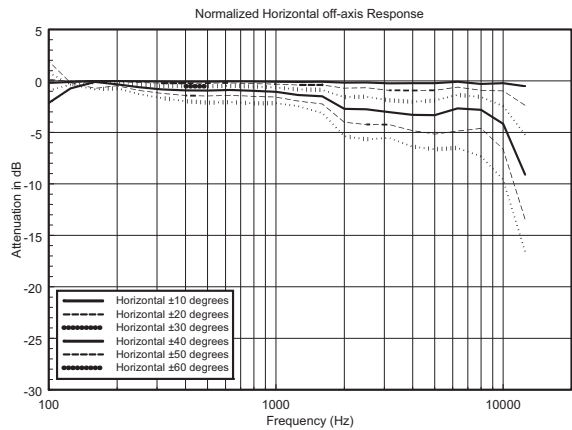

L 2406T

THREE-WAY SPEAKER COLUMN ARRAY

ACOUSTIC MEASUREMENTS

L 2406T

THREE-WAY SPEAKER COLUMN ARRAY

ACOUSTIC MEASUREMENTS