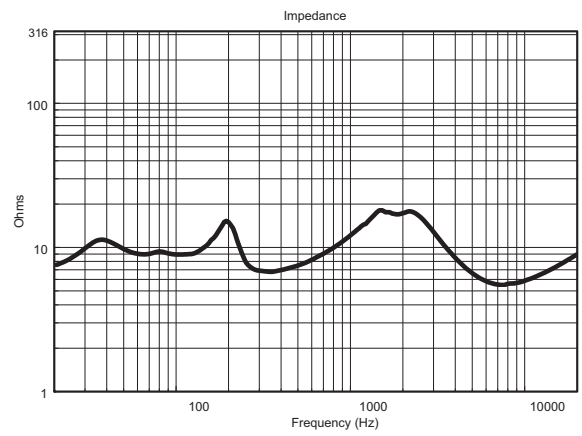

L 2406T

THREE-WAY SPEAKER COLUMN ARRAY

ACOUSTIC MEASUREMENTS

L 2406T

THREE-WAY SPEAKER COLUMN ARRAY

ACOUSTIC MEASUREMENTS