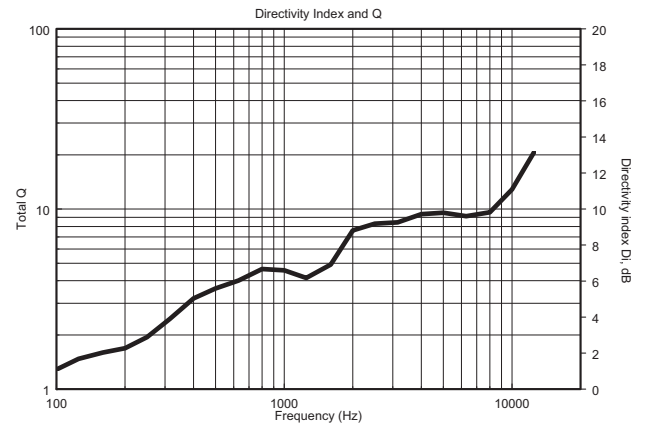

L 2406T

THREE-WAY SPEAKER COLUMN ARRAY

ACOUSTIC MEASUREMENTS

L 2406T

THREE-WAY SPEAKER COLUMN ARRAY

ACOUSTIC MEASUREMENTS