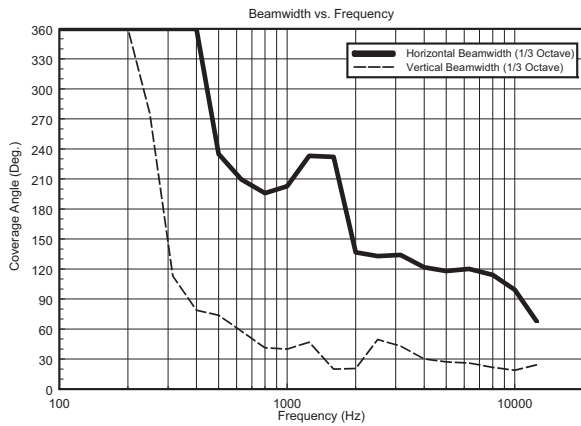

L 2406T

THREE-WAY SPEAKER COLUMN ARRAY

ACOUSTIC MEASUREMENTS

L 2406T

THREE-WAY SPEAKER COLUMN ARRAY

ACOUSTIC MEASUREMENTS