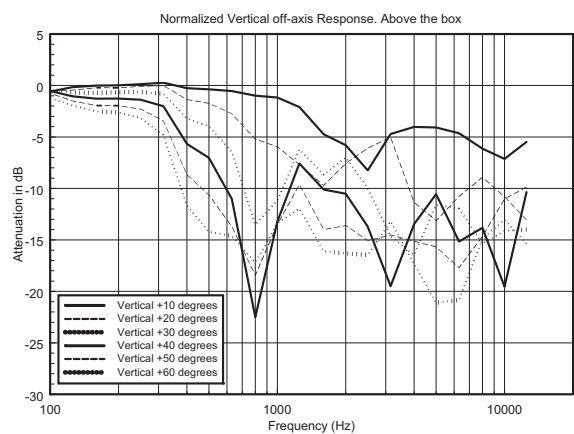

L 2406T

THREE-WAY SPEAKER COLUMN ARRAY

ACOUSTIC MEASUREMENTS

L 2406T

THREE-WAY SPEAKER COLUMN ARRAY

ACOUSTIC MEASUREMENTS