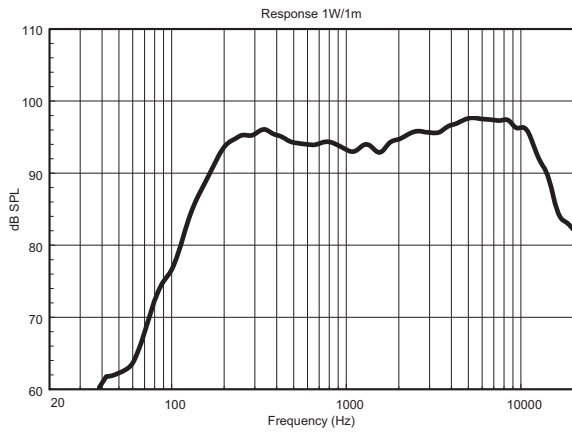

L 2406T

THREE-WAY SPEAKER COLUMN ARRAY

ACOUSTIC MEASUREMENTS

L 2406T

THREE-WAY SPEAKER COLUMN ARRAY

ACOUSTIC MEASUREMENTS