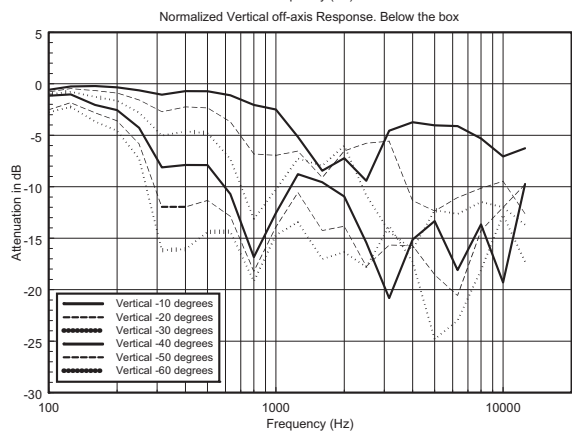

L 2406T

THREE-WAY SPEAKER COLUMN ARRAY

ACOUSTIC MEASUREMENTS

L 2406T

THREE-WAY SPEAKER COLUMN ARRAY

ACOUSTIC MEASUREMENTS