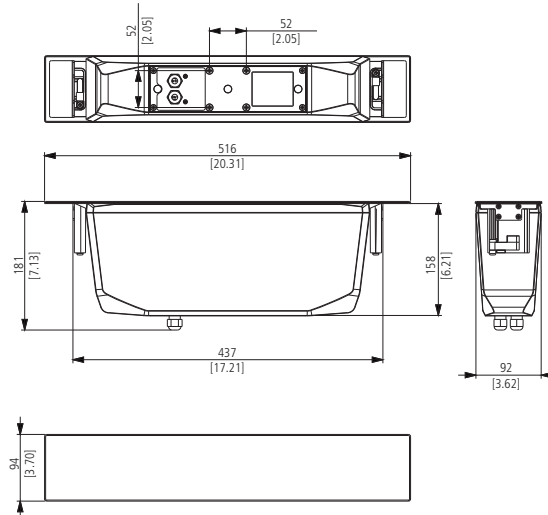

Part Number 13100043 MF 33EN

Black - RAL 9005 EAN 8024530016463

MF 33EN

TWO-WAY PASSIVE CEILING SPEAKER

Line Art 2D

TECHNICAL SPECIFICATIONS

Acoustical specifications	Frequency Response (-10dB)	80 Hz ÷ 22000 Hz
	Max SPL @ 1m	105 dB
	Max SPL @ 4m	93 dB
	Horizontal coverage angle	100°
	Vertical coverage angle	160°
	System Sensitivity	88 dB
	System Sensitivity 1W @ 4m	76 dB
Power section	Amplification	Full Range
	Nominal Impedance	8 ohm
	Power Handling	40 W
	Peak Power Handling	160 W PEAK
	Protections	Thermal fuse - PTC
	Crossover Frequencies	2500
	Recommended Amplifiers	DMA 504, DMA 162, DMA 82, DMA 162P, DXT 3000, DXT 4000, DXT 7000
Transducers	Dome Tweeter	1 x 1.0" neo, 1.0" v.c
	Woofer	2 x 3.0", 1.0" v.c
Input/Output section	Input connectors	Ceramic screw terminals
	Output connectors	Ceramic screw terminals
	Constant Voltage Transformer	70/100 V
	Power selection 1	40 W - 250 ohm
	Power selection 2	20 W - 500 ohm
	Power selection 3	10 W - 1000 ohm
Standard compliance	Power selection 4	5 W - 2000 ohm
	Power selection 5	2.5 W - 4000 ohm
	Safety agency	CE compliant
	EN54-24 certified	Yes
	CPR number	0068/CPR/057-2019

MF 33EN

TWO-WAY PASSIVE CEILING SPEAKER

Physical specifications

Cabinet/Case Material	ABS
Hardware	Ceiling mount brackets
Grille	Steel
Color	Black - RAL 9005
Size / Weight	
Height	516 mm / 20.31 inches
Width	94 mm / 3.7 inches
Depth	181 mm / 7.13 inches
Recessed Depth	178 mm / 7.01 inches
Weight	3.4 kg / 7.5 lbs