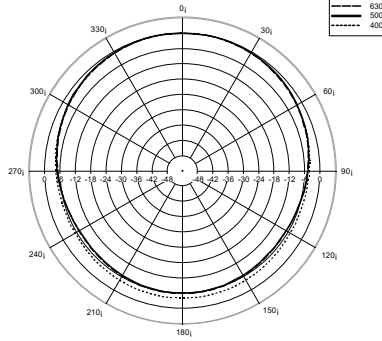

MQ 50C

TWO-WAY CEILING SPEAKER

ACOUSTIC MEASUREMENTS

MQ 50C

TWO-WAY CEILING SPEAKER

ACOUSTIC MEASUREMENTS

Horizontal 1/3 Polar Plot

Vertical 1/3 Polar Plot