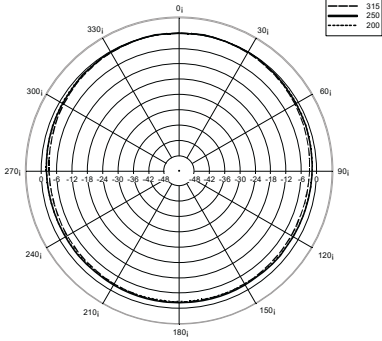

MQ 50C

TWO-WAY CEILING SPEAKER

ACOUSTIC MEASUREMENTS

MQ 50C

TWO-WAY CEILING SPEAKER

ACOUSTIC MEASUREMENTS

Horizontal 1/3 Polar Plot

Vertical 1/3 Polar Plot