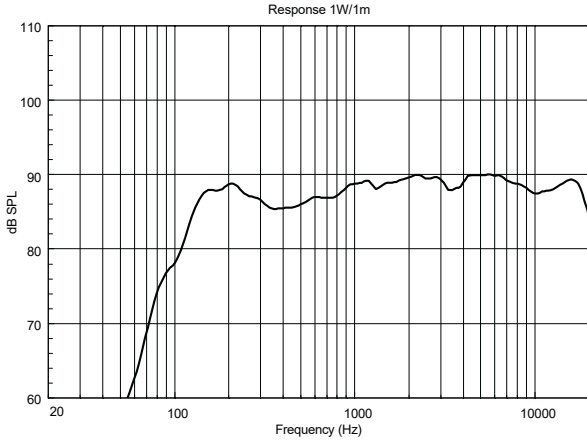

MQ 50C

TWO-WAY CEILING SPEAKER

ACOUSTIC MEASUREMENTS

MQ 50C

TWO-WAY CEILING SPEAKER

ACOUSTIC MEASUREMENTS

Horizontal 1/3 Polar Plot

Vertical 1/3 Polar Plot