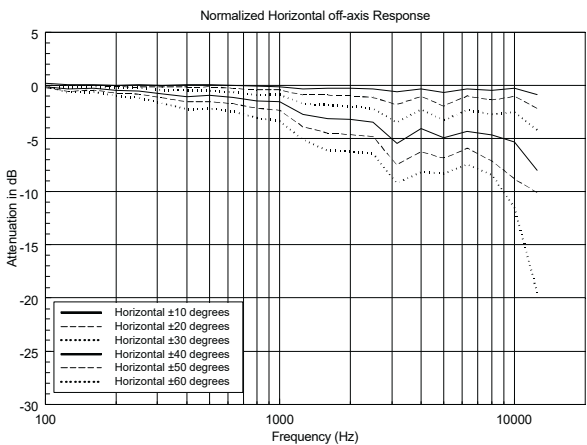

MQ 50C

TWO-WAY CEILING SPEAKER

ACOUSTIC MEASUREMENTS

MQ 50C

TWO-WAY CEILING SPEAKER

ACOUSTIC MEASUREMENTS

Horizontal 1/3 Polar Plot

Vertical 1/3 Polar Plot