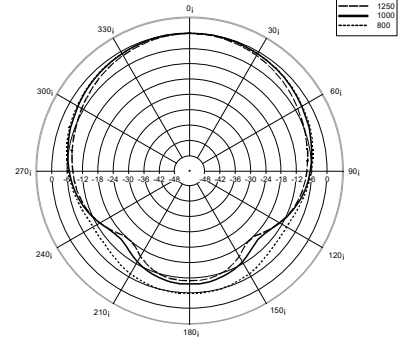

MQ 50C

TWO-WAY CEILING SPEAKER

ACOUSTIC MEASUREMENTS

MQ 50C

TWO-WAY CEILING SPEAKER

ACOUSTIC MEASUREMENTS

Horizontal 1/3 Polar Plot

Vertical 1/3 Polar Plot