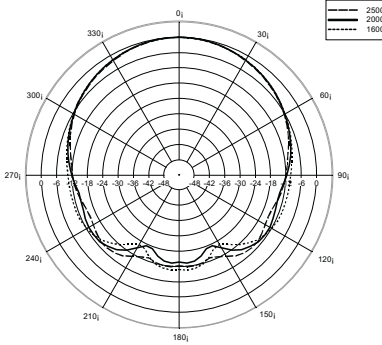

MQ 50C

TWO-WAY CEILING SPEAKER

ACOUSTIC MEASUREMENTS

MQ 50C

TWO-WAY CEILING SPEAKER

ACOUSTIC MEASUREMENTS

Horizontal 1/3 Polar Plot

Vertical 1/3 Polar Plot