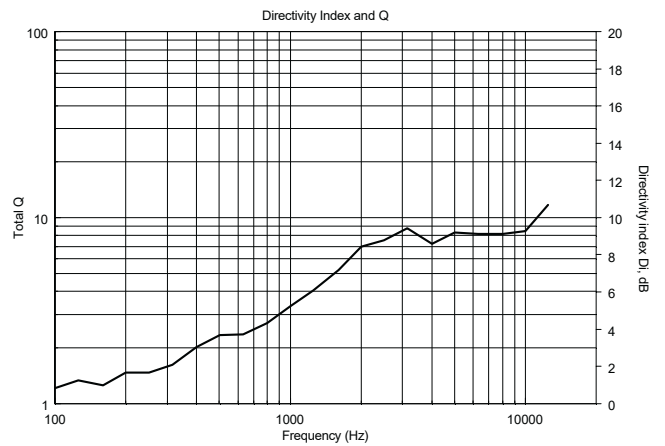

MQ 50C

TWO-WAY CEILING SPEAKER

ACOUSTIC MEASUREMENTS

MQ 50C

TWO-WAY CEILING SPEAKER

ACOUSTIC MEASUREMENTS

Horizontal 1/3 Polar Plot

Vertical 1/3 Polar Plot