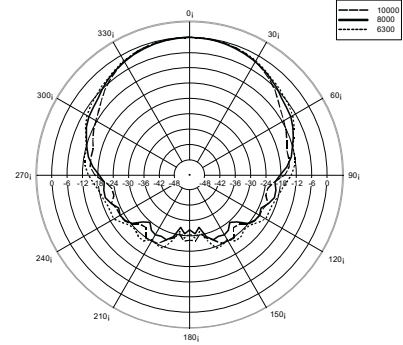

MQ 50C

TWO-WAY CEILING SPEAKER

ACOUSTIC MEASUREMENTS

MQ 50C

TWO-WAY CEILING SPEAKER

ACOUSTIC MEASUREMENTS

Horizontal 1/3 Polar Plot

Vertical 1/3 Polar Plot