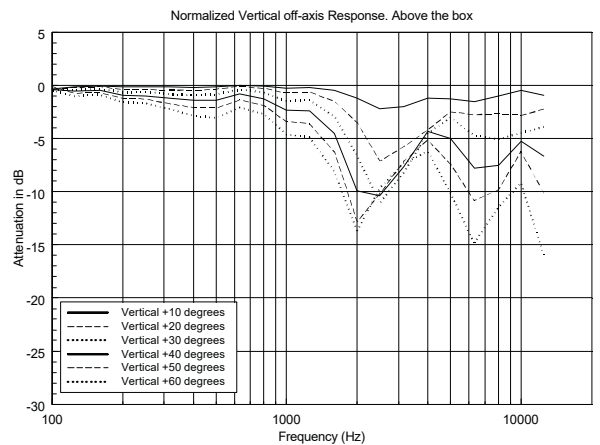

MQ 50C

TWO-WAY CEILING SPEAKER

ACOUSTIC MEASUREMENTS

MQ 50C

TWO-WAY CEILING SPEAKER

ACOUSTIC MEASUREMENTS

Horizontal 1/3 Polar Plot

Vertical 1/3 Polar Plot