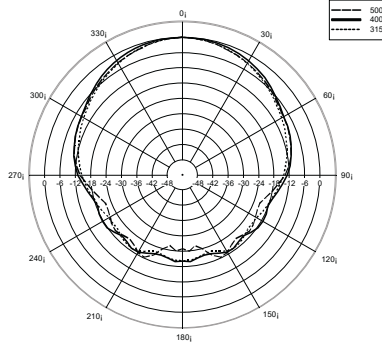

MQ 50C

TWO-WAY CEILING SPEAKER

ACOUSTIC MEASUREMENTS

MQ 50C

TWO-WAY CEILING SPEAKER

ACOUSTIC MEASUREMENTS

Horizontal 1/3 Polar Plot

Vertical 1/3 Polar Plot