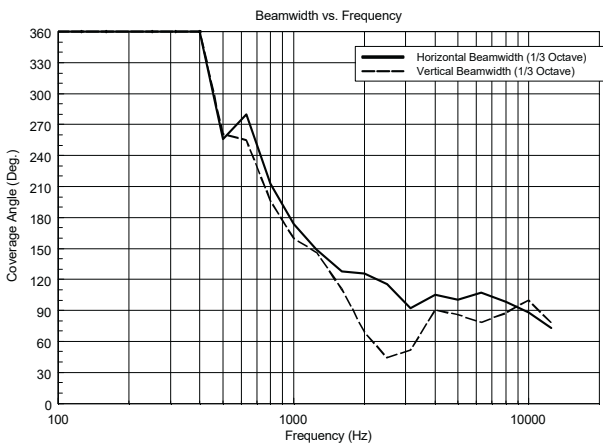

MQ 50C

TWO-WAY CEILING SPEAKER

ACOUSTIC MEASUREMENTS

MQ 50C

TWO-WAY CEILING SPEAKER

ACOUSTIC MEASUREMENTS

Horizontal 1/3 Polar Plot

Vertical 1/3 Polar Plot