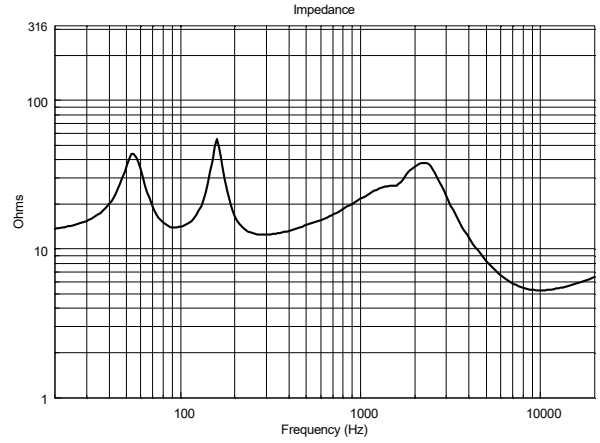

MQ 50C

TWO-WAY CEILING SPEAKER

ACOUSTIC MEASUREMENTS

MQ 50C

TWO-WAY CEILING SPEAKER

ACOUSTIC MEASUREMENTS

Horizontal 1/3 Polar Plot

Vertical 1/3 Polar Plot