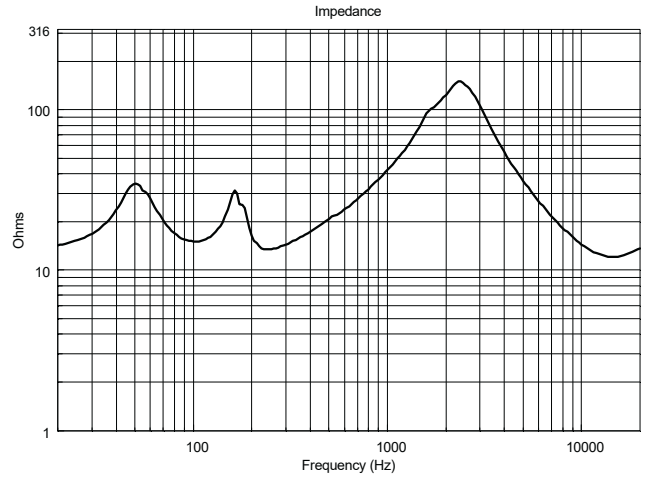

MQ 60H

TWO-WAY WALL MOUNT SPEAKER

ACOUSTIC MEASUREMENTS

MQ 60H

TWO-WAY WALL MOUNT SPEAKER

ACOUSTIC MEASUREMENTS

Horizontal 1/3 Polar Plot

Vertical 1/3 Polar Plot