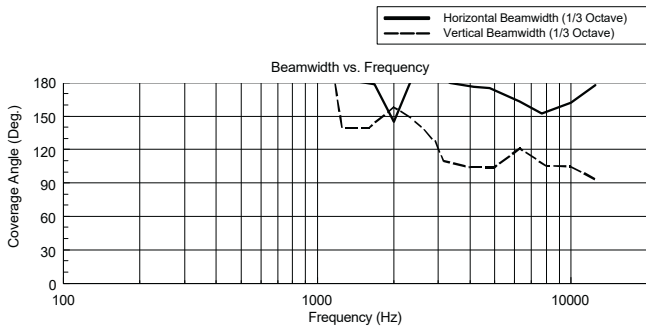

MQ 60H

TWO-WAY WALL MOUNT SPEAKER

ACOUSTIC MEASUREMENTS

MQ 60H

TWO-WAY WALL MOUNT SPEAKER

ACOUSTIC MEASUREMENTS

Horizontal 1/3 Polar Plot

Vertical 1/3 Polar Plot