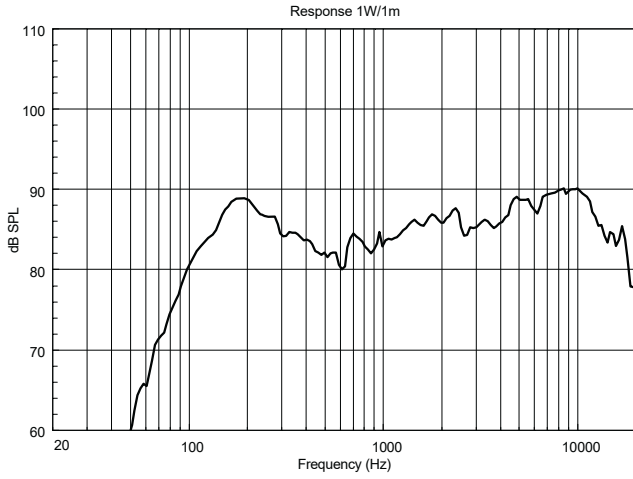

MQ 60H

TWO-WAY WALL MOUNT SPEAKER

ACOUSTIC MEASUREMENTS

MQ 60H

TWO-WAY WALL MOUNT SPEAKER

ACOUSTIC MEASUREMENTS

Horizontal 1/3 Polar Plot

Vertical 1/3 Polar Plot