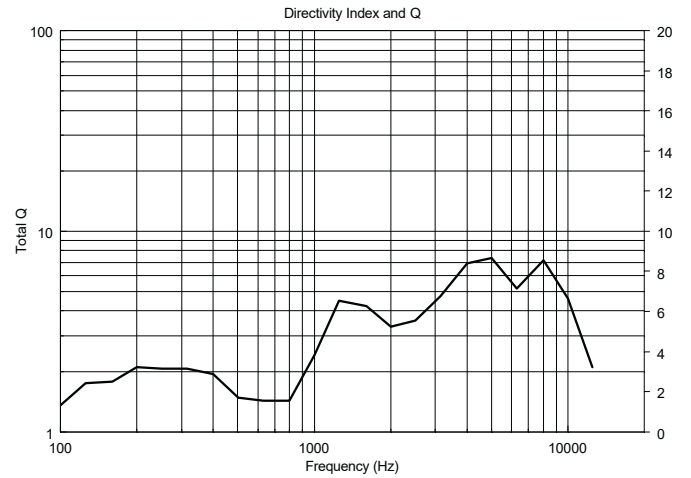

MQ 60H

TWO-WAY WALL MOUNT SPEAKER

ACOUSTIC MEASUREMENTS

MQ 60H

TWO-WAY WALL MOUNT SPEAKER

ACOUSTIC MEASUREMENTS

Horizontal 1/3 Polar Plot

Vertical 1/3 Polar Plot