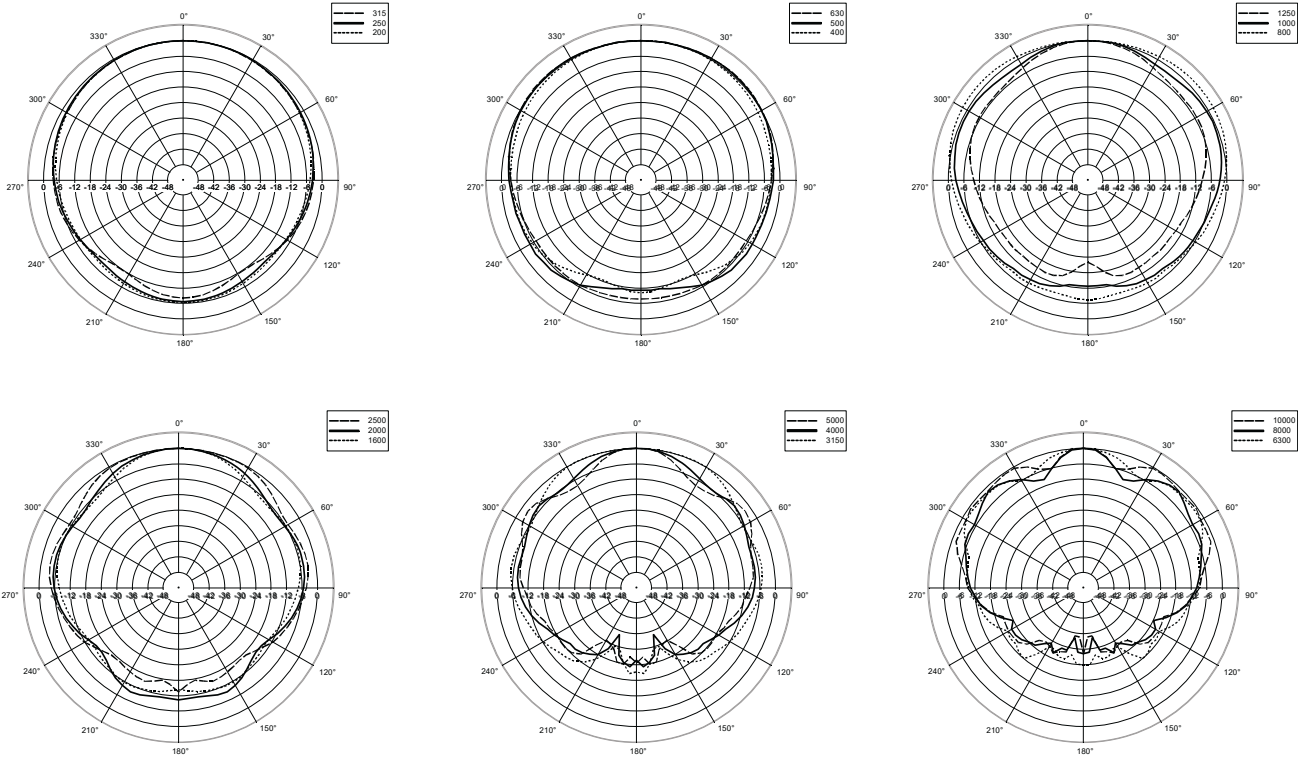

MQ 60H

TWO-WAY WALL MOUNT SPEAKER

ACOUSTIC MEASUREMENTS

MQ 60H

TWO-WAY WALL MOUNT SPEAKER

ACOUSTIC MEASUREMENTS

Horizontal 1/3 Polar Plot

Vertical 1/3 Polar Plot