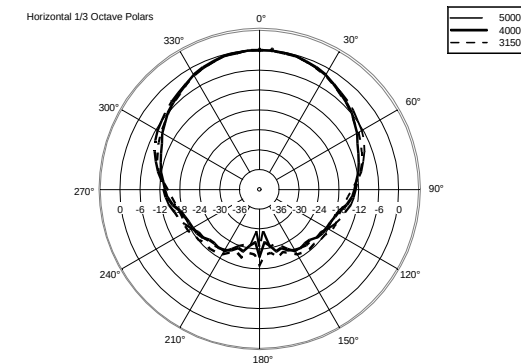

MR 40

PAIR OF TWO-WAY SPEAKERS

ACOUSTIC MEASUREMENTS

MR 40

PAIR OF TWO-WAY SPEAKERS

ACOUSTIC MEASUREMENTS

MR 40

PAIR OF TWO-WAY SPEAKERS

ACOUSTIC MEASUREMENTS