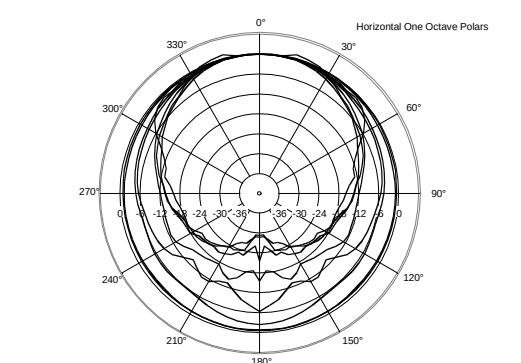

MR 40

PAIR OF TWO-WAY SPEAKERS

ACOUSTIC MEASUREMENTS

MR 40

PAIR OF TWO-WAY SPEAKERS

ACOUSTIC MEASUREMENTS

MR 40

PAIR OF TWO-WAY SPEAKERS

ACOUSTIC MEASUREMENTS