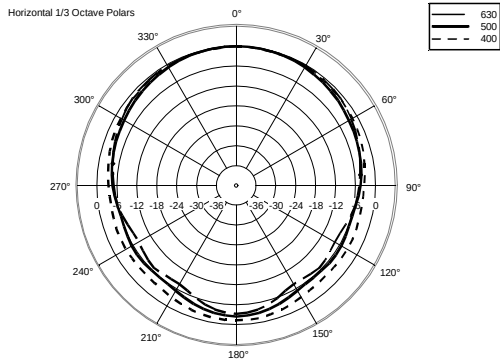

MR 40

PAIR OF TWO-WAY SPEAKERS

ACOUSTIC MEASUREMENTS

MR 40

PAIR OF TWO-WAY SPEAKERS

ACOUSTIC MEASUREMENTS

MR 40

PAIR OF TWO-WAY SPEAKERS

ACOUSTIC MEASUREMENTS