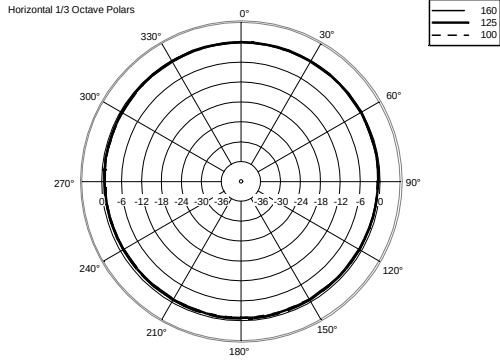

MR 40

PAIR OF TWO-WAY SPEAKERS

ACOUSTIC MEASUREMENTS

MR 40

PAIR OF TWO-WAY SPEAKERS

ACOUSTIC MEASUREMENTS

MR 40

PAIR OF TWO-WAY SPEAKERS

ACOUSTIC MEASUREMENTS