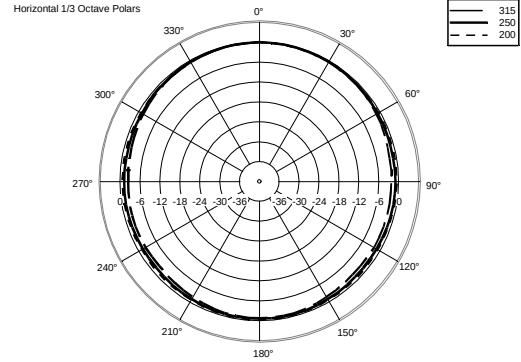

MR 40

PAIR OF TWO-WAY SPEAKERS

ACOUSTIC MEASUREMENTS

MR 40

PAIR OF TWO-WAY SPEAKERS

ACOUSTIC MEASUREMENTS

MR 40

PAIR OF TWO-WAY SPEAKERS

ACOUSTIC MEASUREMENTS