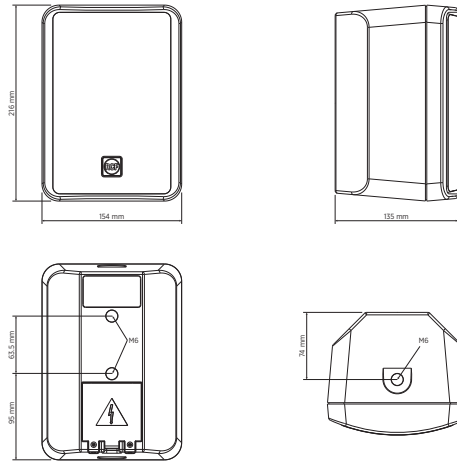

MR 40T

PAIR OF TWO-WAY SPEAKERS WITH LINE TRANSFORMER

Line Art 2D

TECHNICAL SPECIFICATIONS

Acoustical specifications	Frequency Response (-10dB)	70 Hz - 20000 Hz
	Max SPL @ 1m	108 dB
	Horizontal coverage angle	110°
	Vertical coverage angle	100°
	Directivity index Q	7
	System Sensitivity	86 dB
Power section	Amplification	Full Range
	Nominal Impedance	8 ohm
	Power Handling	40 W
	Peak Power Handling	160 W PEAK
	Protections	Bulb lamp
Transducers	Crossover Frequencies	3000 Hz
	Dome Tweeter	1 x 1.0" neo, 0.8" v.c
Input/Output section	Woofer	1 x 4.0", 1.0" v.c
	Input connectors	Euroblock
	Output connectors	Euroblock
	Constant Voltage Transformer	70/100 V
	Power selection 1	20 W - 500 ohm
	Power selection 2	10 W - 1000 ohm
Standard compliance	Power selection 3	5 W - 2000 ohm
	Power selection 4	2.5 W - 4000 ohm
	IP protection grade	IP 55
	Safety agency	CE compliant