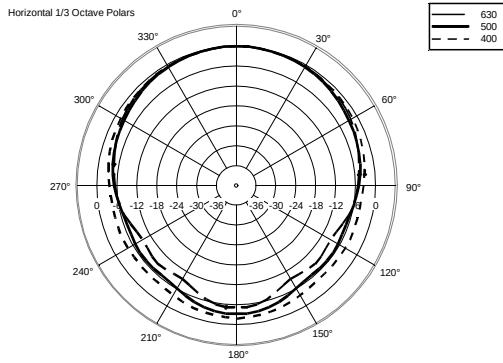

MR 50

PAIR OF TWO-WAY SPEAKERS

ACOUSTIC MEASUREMENTS

MR 50

PAIR OF TWO-WAY SPEAKERS

ACOUSTIC MEASUREMENTS

MR 50

PAIR OF TWO-WAY SPEAKERS

ACOUSTIC MEASUREMENTS