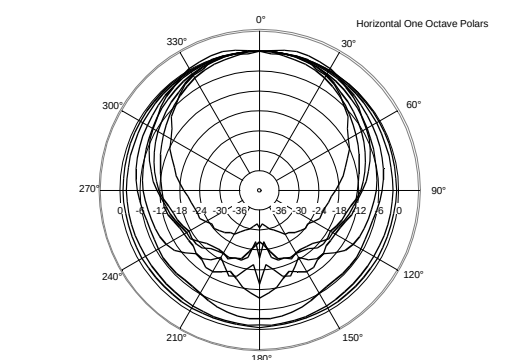

MR 50

PAIR OF TWO-WAY SPEAKERS

ACOUSTIC MEASUREMENTS

MR 50

PAIR OF TWO-WAY SPEAKERS

ACOUSTIC MEASUREMENTS

MR 50

PAIR OF TWO-WAY SPEAKERS

ACOUSTIC MEASUREMENTS