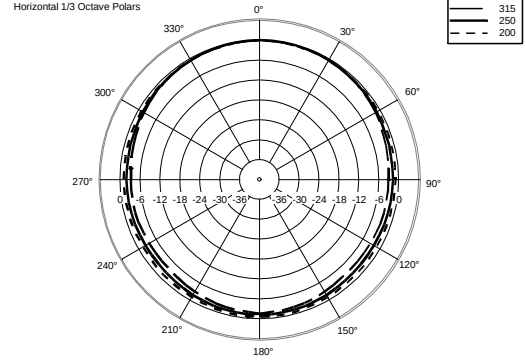

MR 50

PAIR OF TWO-WAY SPEAKERS

ACOUSTIC MEASUREMENTS

MR 50

PAIR OF TWO-WAY SPEAKERS

ACOUSTIC MEASUREMENTS

MR 50

PAIR OF TWO-WAY SPEAKERS

ACOUSTIC MEASUREMENTS