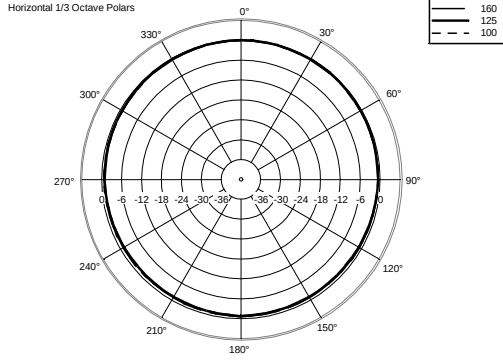

MR 50

PAIR OF TWO-WAY SPEAKERS

ACOUSTIC MEASUREMENTS

MR 50

PAIR OF TWO-WAY SPEAKERS

ACOUSTIC MEASUREMENTS

MR 50

PAIR OF TWO-WAY SPEAKERS

ACOUSTIC MEASUREMENTS