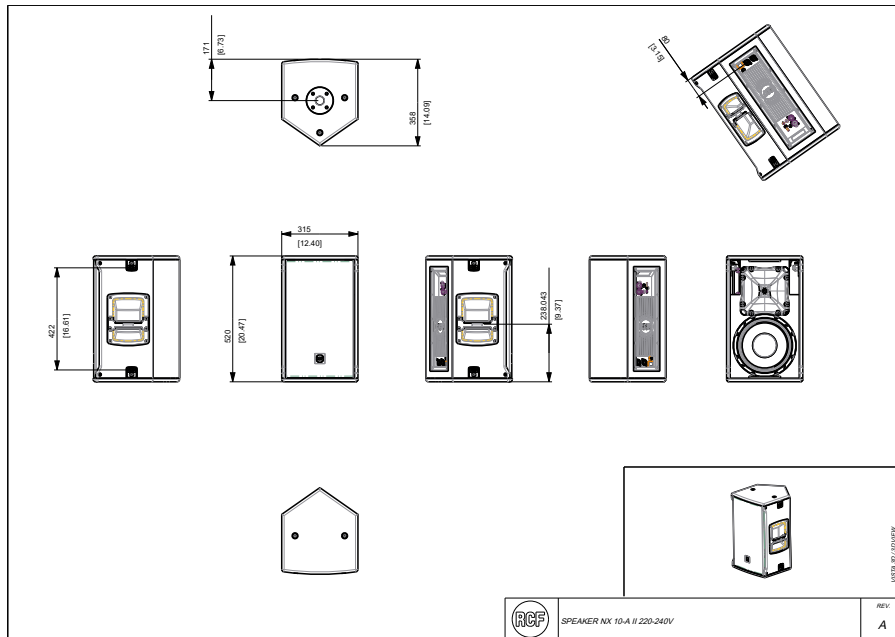

Part Number

13000625 NX 10-A II	220-240 V	Black	EAN 8024530017934
13000626 NX 10-A II	115 V	Black	EAN 8024530017941

NX 10-A II

ACTIVE TWO-WAY SPEAKER

Line Art 2D

TECHNICAL SPECIFICATIONS

Acoustical specifications	Frequency Response	50 Hz - 20000 Hz
	Max SPL @ 1m	129 dB
	Horizontal coverage angle	90°
	Vertical coverage angle	60°
Transducers	Compression Driver	1.0", 1.75" v.c
	Woofer	10", 2.5" v.c
Input/Output section	Input signal	bal/unbal
	Input connectors	XLR, Jack
	Output connectors	XLR
	Input sensitivity	-2 dBu/+4 dBu
Processor section	Crossover Frequencies	1700 Hz
	Protections	Thermal, RMS
	Limiter	Soft Limiter
	Controls	Volume, EQ Shape
Power section	Total Power	1400 W Peak, 700 W RMS
	High frequencies	400 W Peak, 200 W RMS
	Low frequencies	1000 W Peak, 500 W RMS
	Cooling	Convection
	Connections	Powercon IN/OUT
Standard compliance	Safety agency	CE compliant

NX 10-A II

ACTIVE TWO-WAY SPEAKER

Physical specifications	Cabinet/Case Material	Baltic birch plywood		
	Hardware	5 x M10, 4 x quick lock		
	Handles	2 Side		
	Pole mount/Cap	35 mm insert		
	Grille	Steel		
	Color	Black		
Size / Weight	Height	520 mm / 20.47 inches		
	Width	315 mm / 12.4 inches		
	Depth	358 mm / 14.09 inches		
	Weight	18 kg / 39.68 lbs		
	ACCESSORIES			
	13360111	AC PRO-LF	Black	EAN 8024530006495
	13360035	AC S260		EAN 8024530005030
Rigging / Mounting	FLOOR STANDS			
	13360109	AC PRO-FS	Black	EAN 8024530006471
	FLYING BRACKETS			
	13360031	AC EB 4X		EAN 8024530018870
	POLE MOUNT KITS			
	13360034	AC PMA		EAN 8024530007713
	13360232	AC PMX		EAN 8024530010058
	13360110	AC PRO-PM	Black	EAN 8024530006488
	13360067	PM-KIT M20	Black	EAN 8024530014599
	Protections	COVERS		
13360453		CVR NX 10 II		EAN 8024530018252
Cables	CABLES KIT			
	13360102	AC XLR 3M3F		EAN 8024530006402