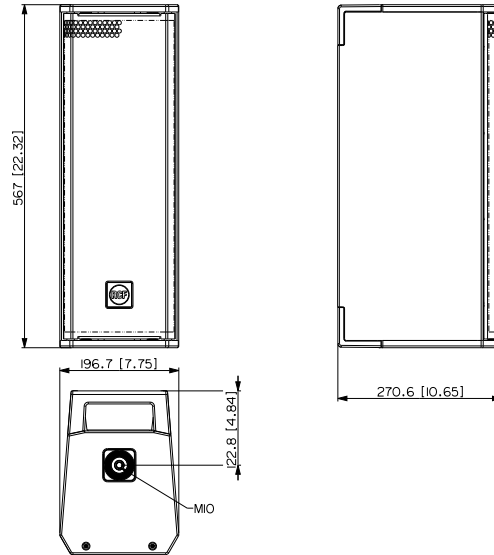

NXL 14-A

COMPACT ACTIVE POINT SOURCE SPEAKER

Line Art 2D

TECHNICAL SPECIFICATIONS

Acoustical specifications	Frequency Response	70 Hz ÷ 20000 Hz
	Max SPL @ 1m	128 dB
	Horizontal coverage angle	100°
	Vertical coverage angle	70°
Transducers	Compression Driver	1 x 1.0" neo, 1.75" v.c
	Woofer	2 x 6.0" neo, 2.0" v.c
Input/Output section	Input signal	bal/unbal
	Input connectors	Combo XLR/Jack
	Output connectors	XLR
	Input sensitivity	-2 dBu/+4 dBu
Processor section	Crossover Frequencies	1200
	Protections	Excurs.
	Limiter	Fast Limiter
	Controls	Linear/Boost/Stage Presets, Volume.
Power section	Total Power	2100 W Peak
	High frequencies	700 W Peak
	Low frequencies	1400 W Peak
	Cooling	Convection
	Connections	Powercon TRUE1 TOP IN/OUT
Standard compliance	Safety agency	CE compliant
Physical specifications	Cabinet/Case Material	Plywood
	Hardware	2X M10 TOP AND BOTTOM 2X PIN D.10
	Handles	2 TOP AND BOTTOM
	Pole mount/Cap	Quick-fit socket
	Grille	Steel
	Color	Black - RAL 9005, White - RAL 9003

NXL 14-A

COMPACT ACTIVE POINT SOURCE SPEAKER

Size / Weight	Height	567 mm / 22.32 inches
	Width	197 mm / 7.76 inches
	Depth	270 mm / 10.63 inches
	Weight	12.8 kg / 28.22 lbs

Rigging / Mounting	ACCESSORIES		
	FLOOR STANDS		
	13360109 AC PRO-FS	Black	EAN 8024530006471
	HORIZONTAL BRACKETS		
	13360683 HBR60683	Black	EAN 8024530022518
	13360684 HBR60684	White	EAN 8024530022525
	13360681 VBR60681	Black	EAN 8024530022532
	13360682 VBR60682	White	EAN 8024530022549
	POLE MOUNT KITS		
	13360232 AC PMX		EAN 8024530010058
	13360110 AC PRO-PM	Black	EAN 8024530006488
	13360678 PMK60678	Black	EAN 8024530022563
	13360679 PMK60679	White	EAN 8024530022570
	13360638 PM-KIT M20	White	EAN 8024530022303
	13360067 PM-KIT M20	Black	EAN 8024530014599
Protections			
BAGS			
13360685 CVR60685	Black	EAN 8024530022556	
Cables			
CABLES KIT			
13360102 AC XLR 3M3F		EAN 8024530006402	