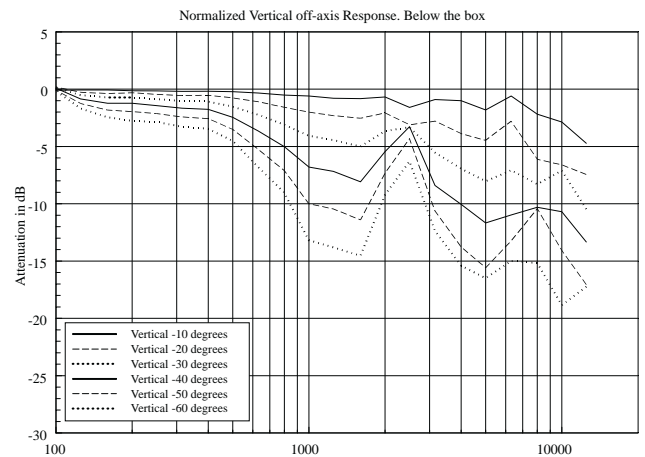

P 2110T

WEATHERPROOF COAXIAL TWO-WAY SPEAKER

ACOUSTIC MEASUREMENTS

P 2110T

WEATHERPROOF COAXIAL TWO-WAY SPEAKER

ACOUSTIC MEASUREMENTS