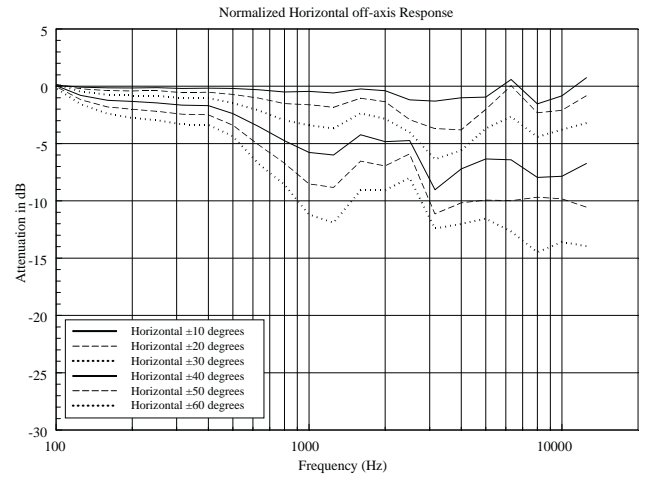

P 2110T

WEATHERPROOF COAXIAL TWO-WAY SPEAKER

ACOUSTIC MEASUREMENTS

P 2110T

WEATHERPROOF COAXIAL TWO-WAY SPEAKER

ACOUSTIC MEASUREMENTS