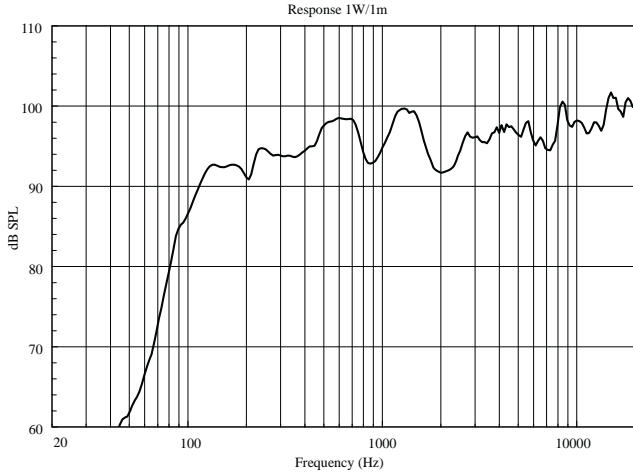

P 2110T

WEATHERPROOF COAXIAL TWO-WAY SPEAKER

ACOUSTIC MEASUREMENTS

P 2110T

WEATHERPROOF COAXIAL TWO-WAY SPEAKER

ACOUSTIC MEASUREMENTS