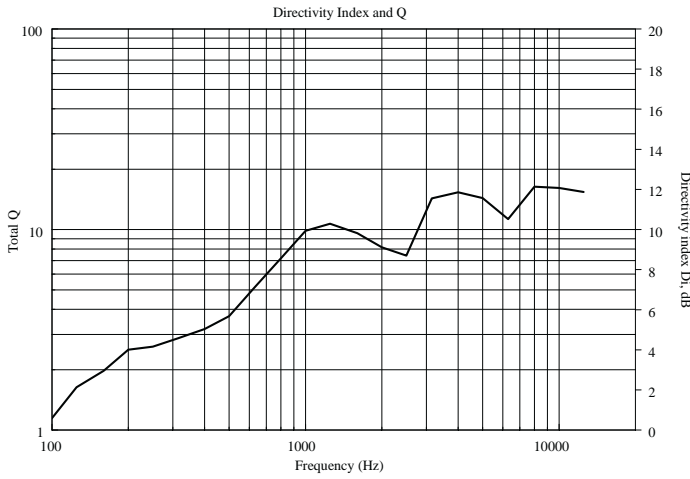

P 2110T

WEATHERPROOF COAXIAL TWO-WAY SPEAKER

ACOUSTIC MEASUREMENTS

P 2110T

WEATHERPROOF COAXIAL TWO-WAY SPEAKER

ACOUSTIC MEASUREMENTS