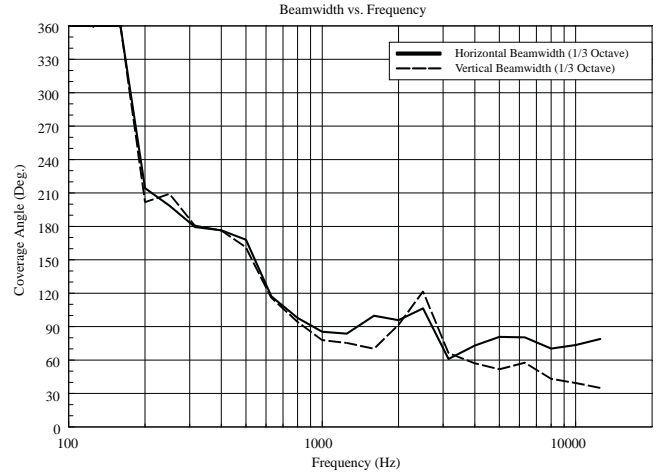

P 2110T

WEATHERPROOF COAXIAL TWO-WAY SPEAKER

ACOUSTIC MEASUREMENTS

P 2110T

WEATHERPROOF COAXIAL TWO-WAY SPEAKER

ACOUSTIC MEASUREMENTS