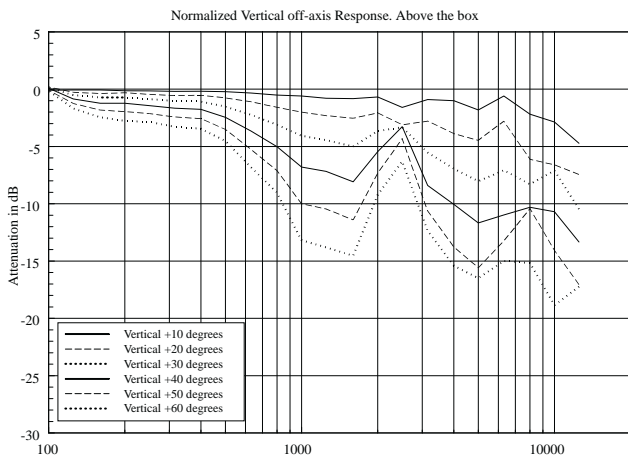

P 2110T

WEATHERPROOF COAXIAL TWO-WAY SPEAKER

ACOUSTIC MEASUREMENTS

P 2110T

WEATHERPROOF COAXIAL TWO-WAY SPEAKER

ACOUSTIC MEASUREMENTS