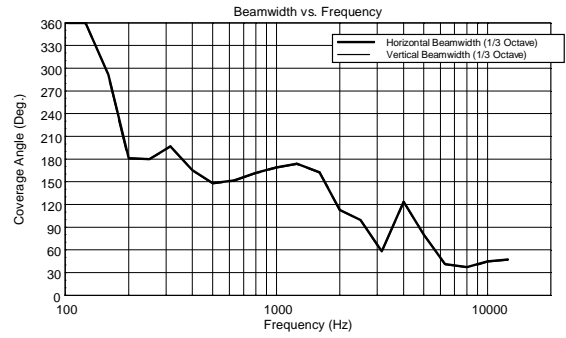

PL 70EN

CEILING SPEAKER WITH FIRE DOME

ACOUSTIC MEASUREMENTS

PL 70EN

CEILING SPEAKER WITH FIRE DOME

ACOUSTIC MEASUREMENTS