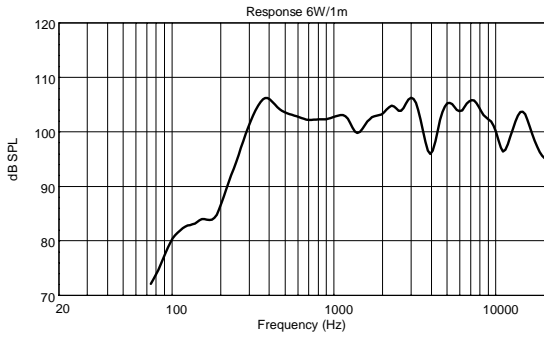

PL 70EN

CEILING SPEAKER WITH FIRE DOME

ACOUSTIC MEASUREMENTS

PL 70EN

CEILING SPEAKER WITH FIRE DOME

ACOUSTIC MEASUREMENTS