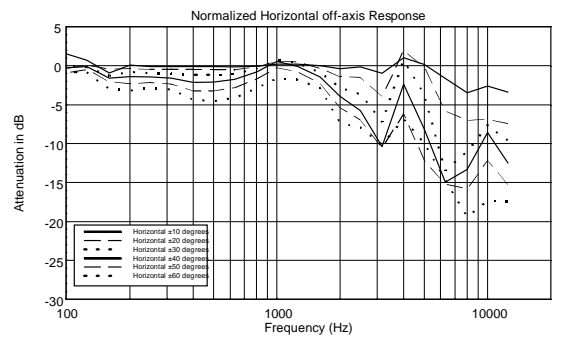

PL 70EN

CEILING SPEAKER WITH FIRE DOME

ACOUSTIC MEASUREMENTS

PL 70EN

CEILING SPEAKER WITH FIRE DOME

ACOUSTIC MEASUREMENTS