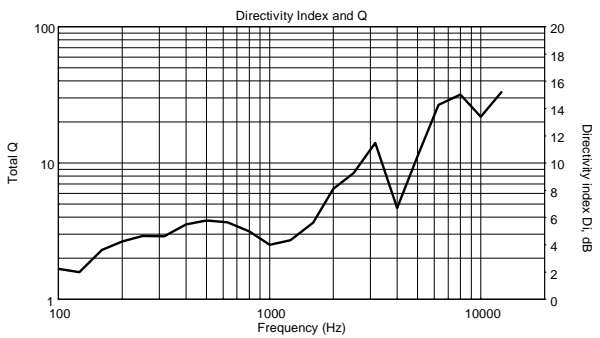

PL 70EN

CEILING SPEAKER WITH FIRE DOME

ACOUSTIC MEASUREMENTS

PL 70EN

CEILING SPEAKER WITH FIRE DOME

ACOUSTIC MEASUREMENTS