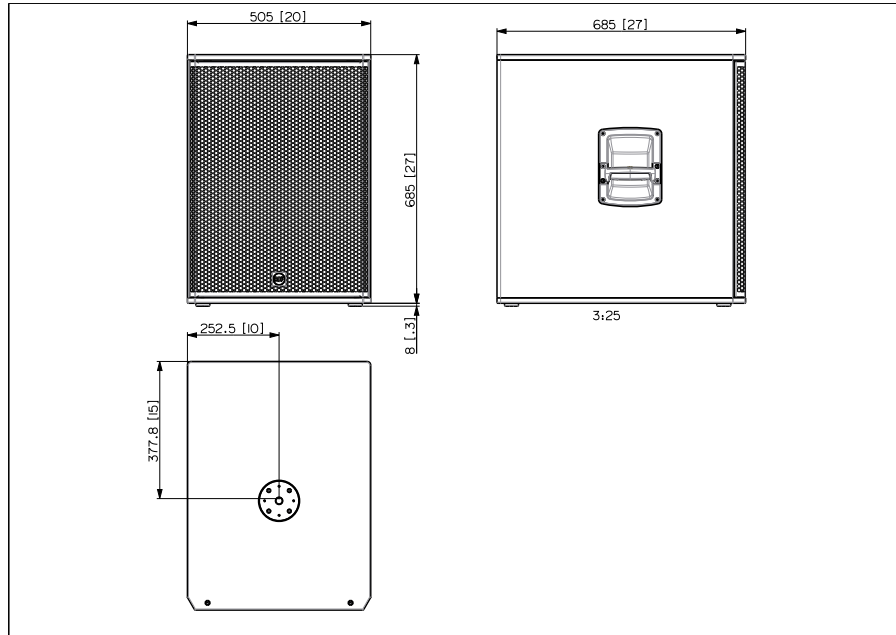

Part Number

13000834 SUB 18-AX	100-120 V	Black	EAN 8024530021856
13000836 SUB 18-AX	220-240 V	Black	EAN 8024530021825
13000879 SUB 18-AX W	100-120 V	White	EAN 8024530021900
13000880 SUB 18-AX W	220-240 V	White	EAN 8024530022051

SUB 18-AX

PROFESSIONAL ACTIVE 18" SUBWOOFER

Line Art 2D

TECHNICAL SPECIFICATIONS

Acoustical specifications	Frequency Response	35 Hz ÷ 120 Hz
	Max SPL @ 1m	135 dB
Transducers	Woofer	1 x 18", 4.0" v.c
Input/Output section	Input signal	bal/unbal
	Input connectors	Combo XLR/Jack
	Output connectors	XLR
	Input sensitivity	-2 dBu/+4 dBu
Processor section	Protections	Thermal
	Limiter	Soft Limiter
	Controls	Encoder for Volume control and data entry. Touch Screen for parameter management and monitor.
Power section	Total Power	2200 W Peak, 1100 W RMS
	Cooling	Convection
	Connections	Powercon TRUE1 TOP IN/OUT
Standard compliance	Safety agency	CE compliant
Physical specifications	Cabinet/Case Material	Plywood
	Handles	1 handle per side
	Pole mount/Cap	M20 thread
	Grille	Steel
	Color	Black, White
Size / Weight	Height	693 mm / 27.28 inches
	Width	505 mm / 19.88 inches
	Depth	685 mm / 26.97 inches
	Weight	43.8 kg / 96.56 lbs