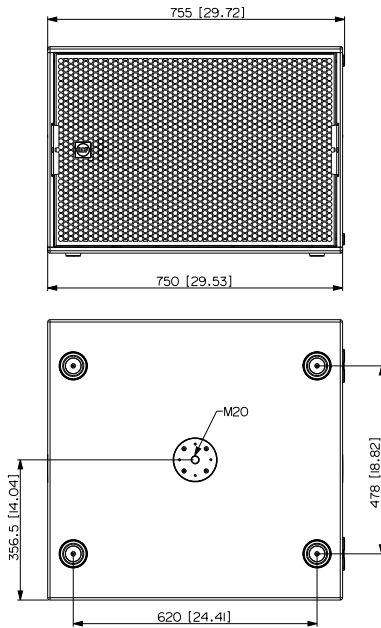

Part Number

13000890 SUB 9019-AS	EU	100-240 V	Black	EAN 8024530022679
13000908 SUB 9019-AS	US	100-240 V	Black	EAN 8024530022846

SUB 9019-AS

HIGH POWER 19" ACTIVE SUBWOOFER

Line Art 2D

TECHNICAL SPECIFICATIONS

Acoustical specifications	Frequency Response	30 Hz ÷ 200 Hz
	Max SPL @ 1m	138 dB
Transducers	Woofer	1 x 19" neo, 4.0" v.c
Input/Output section	Input signal	bal/unbal
	Input connectors	XLR, RDNet Ethercon
	Output connectors	XLR, RDNet Ethercon
	Input sensitivity	-2 dBu/+4 dBu
Processor section	Protections	Thermal
	Limiter	Soft Limiter
	Controls	MUTE, VOL, PRESETS, RDTAP
	RDNet	Onboard
Power section	Total Power	4000 W Peak
	Cooling	Convection/Forced
	Connections	Powercon TRUE1 TOP IN/OUT
Standard compliance	Safety agency	CE compliant
Physical specifications	Cabinet/Case Material	Plywood
	Hardware	2 x M20 pole mount accessories
	Handles	1 handle per side
	Pole mount/Cap	M20 thread
	Grille	Steel with clothing
	Color	Black
Size / Weight	Height	533 mm / 20.98 inches
	Width	755 mm / 29.72 inches
	Depth	713 mm / 28.07 inches
	Weight	53.4 kg / 117.73 lbs