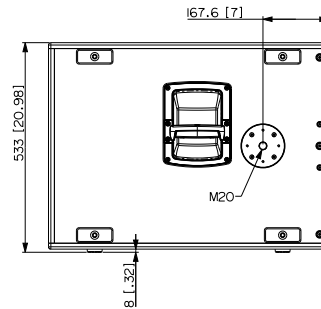

Part Number

13000890 SUB 9019-AS	EU	100-240 V	Black	EAN 8024530022679
13000908 SUB 9019-AS	US	100-240 V	Black	EAN 8024530022846

SUB 9019-AS

HIGH POWER 19" ACTIVE SUBWOOFER

Line Art 2D

TECHNICAL SPECIFICATIONS

Acoustical specifications	Frequency Response	30 Hz ÷ 200 Hz
	Max SPL @ 1m	138 dB
Transducers	Woofer	1 x 19" neo, 4.0" v.c
Input/Output section	Input signal	bal/unbal
	Input connectors	XLR, RDNet Ethercon
	Output connectors	XLR, RDNet Ethercon
	Input sensitivity	-2 dBu/+4 dBu
Processor section	Protections	Thermal
	Limiter	Soft Limiter
	Controls	MUTE, VOL, PRESETS, RDTAP
	RDNet	Onboard
Power section	Total Power	4000 W Peak
	Cooling	Convection/Forced
	Connections	Powercon TRUE1 TOP IN/OUT
Standard compliance	Safety agency	CE compliant
Physical specifications	Cabinet/Case Material	Plywood
	Hardware	2 x M20 pole mount accessories
	Handles	1 handle per side
	Pole mount/Cap	M20 thread
	Grille	Steel with clothing
	Color	Black
Size / Weight	Height	533 mm / 20.98 inches
	Width	755 mm / 29.72 inches
	Depth	713 mm / 28.07 inches
	Weight	53.4 kg / 117.73 lbs