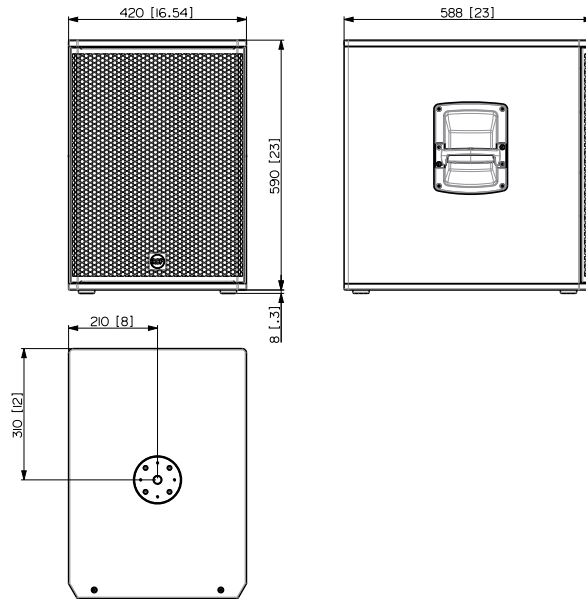

Part Number

13000846 SUB 905-AS MK3	EU	100-240 V	Black	EAN 8024530021146
13000847 SUB 905-AS MK3	US	100-240 V	Black	EAN 8024530021351

SUB 905-AS MK3

PROFESSIONAL POWERED 15" SUBWOOFER

Line Art 2D

TECHNICAL SPECIFICATIONS

Acoustical specifications	Frequency Response	40 Hz ÷ 120 Hz
	Max SPL @ 1m	133 dB
Transducers	Woofer	15", 3.0" v.c
Input/Output section	Input connectors	XRL Stereo
	Output connectors	XRL Stereo
	Input sensitivity	-2 dBu/+4 dBu
Processor section	Crossover Frequencies	Selectable
	Protections	Thermal, RMS
	Limiter	Soft Limiter
	Controls	Gain, EQ, phase, xover, delay, cardioid
Power section	Total Power	2200 W Peak, 1100 W RMS
	Low frequencies	2200 W Peak, 1100 W RMS
	Cooling	Convection
	Connections	Powercon IN/OUT
Standard compliance	Safety agency	CE compliant
Physical specifications	Cabinet/Case Material	Plywood
	Handles	One handle each side
	Pole mount/Cap	M20 thread
	Grille	Steel with clothing
	Color	Black
Size	Height	590 mm / 23.23 inches
	Width	420 mm / 16.54 inches
	Depth	590 mm / 23.23 inches
	Weight	31.3 kg / 69 lbs