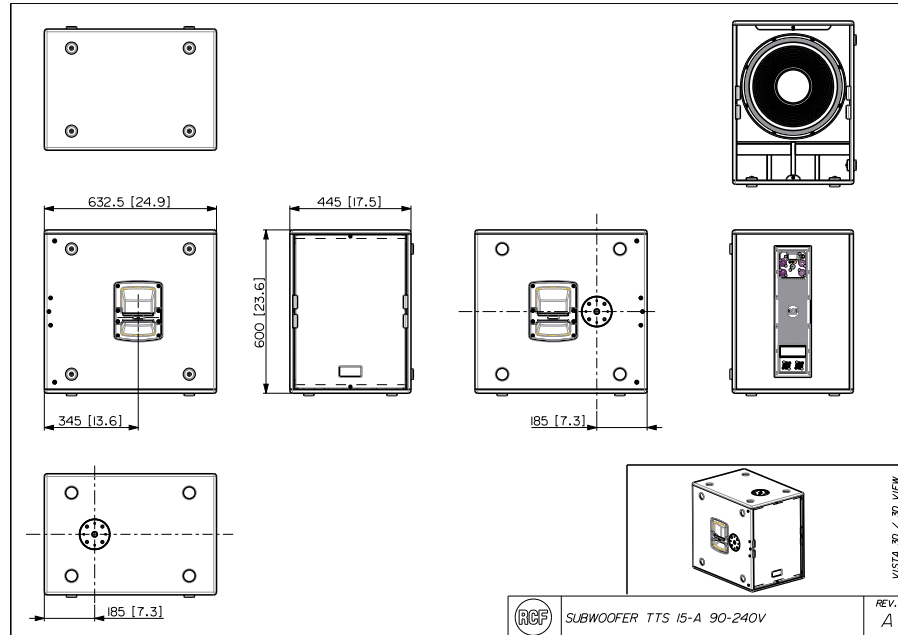

## TECHNICAL SPECIFICATIONS

<b>Acoustical specifications</b>	Frequency Response	40 Hz ÷ 400 Hz
	Max SPL @ 1m	134 dB
<b>Transducers</b>	Woofer	1 x 15", 3.0" v.c
<b>Input/Output section</b>	Input signal	bal/unbal
	Input connectors	XLR, RDNet Ethercon
	Output connectors	XLR, RDNet Ethercon
	Input sensitivity	+4 dBu
<b>Processor section</b>	Hi-Pass Frequencies	40 Hz, 50 Hz
	Low-Pass Frequencies	Variable from 60 Hz to 400 Hz
	Protections	Thermal, RMS
	Limiter	Fast Limiter
	Controls	Gain, Eq, Prest Switch, Out Delay
	RDNet	Onboard
<b>Power section</b>	Total Power	2200 W Peak, 1100 W RMS
	Cooling	Convection
	Connections	Powercon IN/OUT
<b>Standard compliance</b>	Safety agency	CE compliant
<b>Physical specifications</b>	Cabinet/Case Material	Baltic birch plywood
	Hardware	2 x M20
	Handles	2 Side
	Pole mount/Cap	M20 thread
	Grille	Steel
	Color	Black
<b>Size / Weight</b>	Height	600 mm / 23.62 inches
	Width	445 mm / 17.52 inches
	Depth	633 mm / 24.92 inches
	Weight	36.5 kg / 80.47 lbs