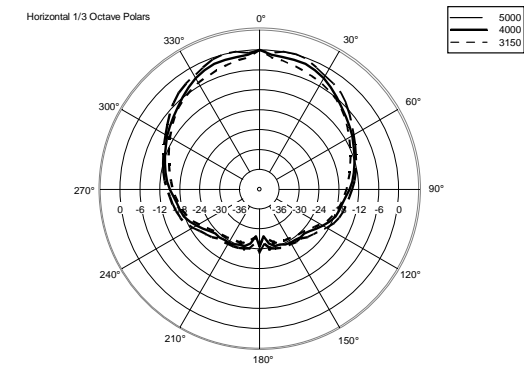

TTW 4-A

WIDE DIRECTIVITY ACTIVE TWO-WAY SPEAKER

ACOUSTIC MEASUREMENTS

TTW 4-A

WIDE DIRECTIVITY ACTIVE TWO-WAY SPEAKER

ACOUSTIC MEASUREMENTS

TTW 4-A

WIDE DIRECTIVITY ACTIVE TWO-WAY SPEAKER

ACOUSTIC MEASUREMENTS