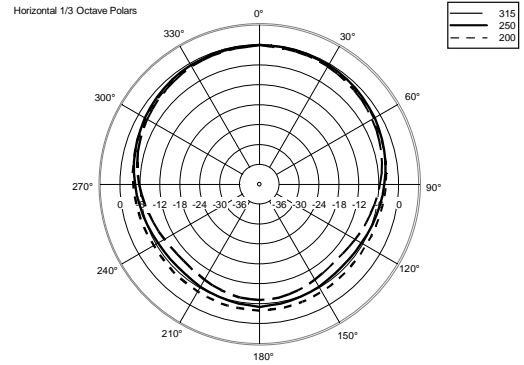

TTW 4-A

WIDE DIRECTIVITY ACTIVE TWO-WAY SPEAKER

ACOUSTIC MEASUREMENTS

TTW 4-A

WIDE DIRECTIVITY ACTIVE TWO-WAY SPEAKER

ACOUSTIC MEASUREMENTS

TTW 4-A

WIDE DIRECTIVITY ACTIVE TWO-WAY SPEAKER

ACOUSTIC MEASUREMENTS