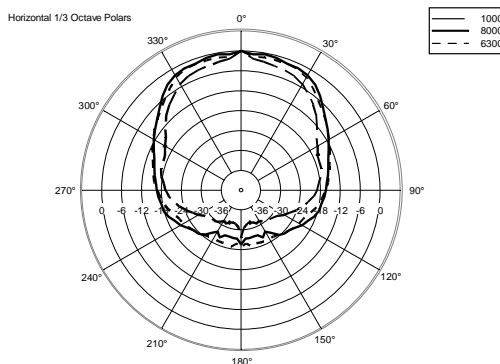

TTW 4-A

WIDE DIRECTIVITY ACTIVE TWO-WAY SPEAKER

ACOUSTIC MEASUREMENTS

TTW 4-A

WIDE DIRECTIVITY ACTIVE TWO-WAY SPEAKER

ACOUSTIC MEASUREMENTS

TTW 4-A

WIDE DIRECTIVITY ACTIVE TWO-WAY SPEAKER

ACOUSTIC MEASUREMENTS