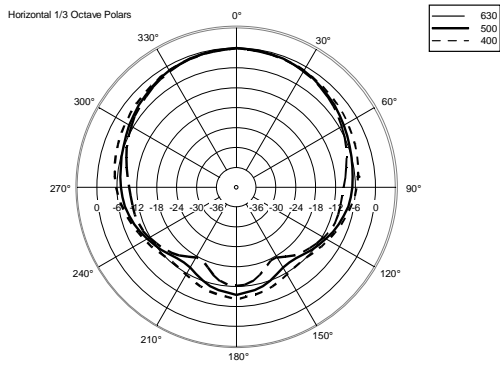

TTW 4-A

WIDE DIRECTIVITY ACTIVE TWO-WAY SPEAKER

ACOUSTIC MEASUREMENTS

TTW 4-A

WIDE DIRECTIVITY ACTIVE TWO-WAY SPEAKER

ACOUSTIC MEASUREMENTS

TTW 4-A

WIDE DIRECTIVITY ACTIVE TWO-WAY SPEAKER

ACOUSTIC MEASUREMENTS