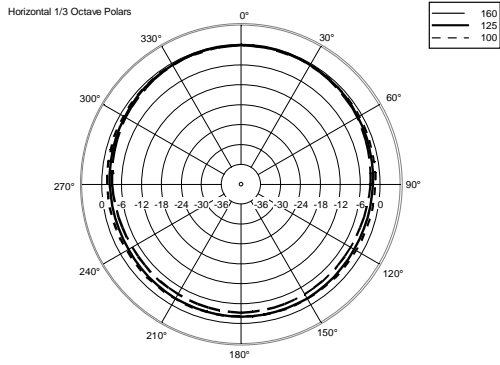

TTW 4-A

WIDE DIRECTIVITY ACTIVE TWO-WAY SPEAKER

ACOUSTIC MEASUREMENTS

TTW 4-A

WIDE DIRECTIVITY ACTIVE TWO-WAY SPEAKER

ACOUSTIC MEASUREMENTS

TTW 4-A

WIDE DIRECTIVITY ACTIVE TWO-WAY SPEAKER

ACOUSTIC MEASUREMENTS