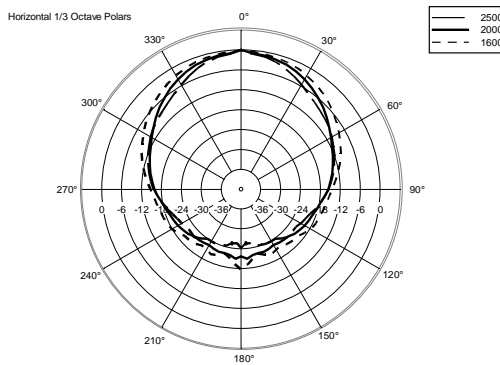

TTW 4-A

WIDE DIRECTIVITY ACTIVE TWO-WAY SPEAKER

ACOUSTIC MEASUREMENTS

TTW 4-A

WIDE DIRECTIVITY ACTIVE TWO-WAY SPEAKER

ACOUSTIC MEASUREMENTS

TTW 4-A

WIDE DIRECTIVITY ACTIVE TWO-WAY SPEAKER

ACOUSTIC MEASUREMENTS