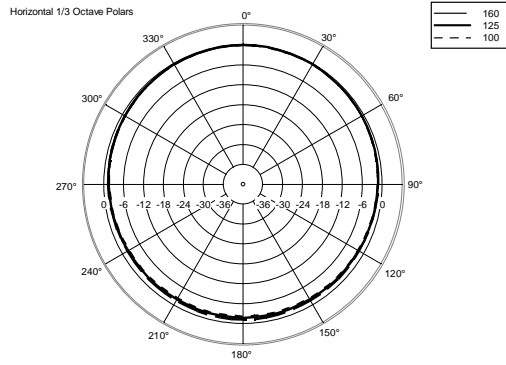

V 6

HIGH POWER, TWO-WAY BASS REFLEX FULL RANGE SYSTEM

ACOUSTIC MEASUREMENTS

V 6

HIGH POWER, TWO-WAY BASS REFLEX FULL RANGE SYSTEM

ACOUSTIC MEASUREMENTS

V 6

HIGH POWER, TWO-WAY BASS REFLEX FULL RANGE SYSTEM

ACOUSTIC MEASUREMENTS