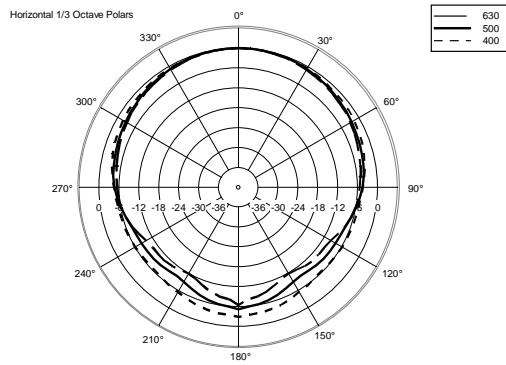

V 6

HIGH POWER, TWO-WAY BASS REFLEX FULL RANGE SYSTEM

ACOUSTIC MEASUREMENTS

V 6

HIGH POWER, TWO-WAY BASS REFLEX FULL RANGE SYSTEM

ACOUSTIC MEASUREMENTS

V 6

HIGH POWER, TWO-WAY BASS REFLEX FULL RANGE SYSTEM

ACOUSTIC MEASUREMENTS