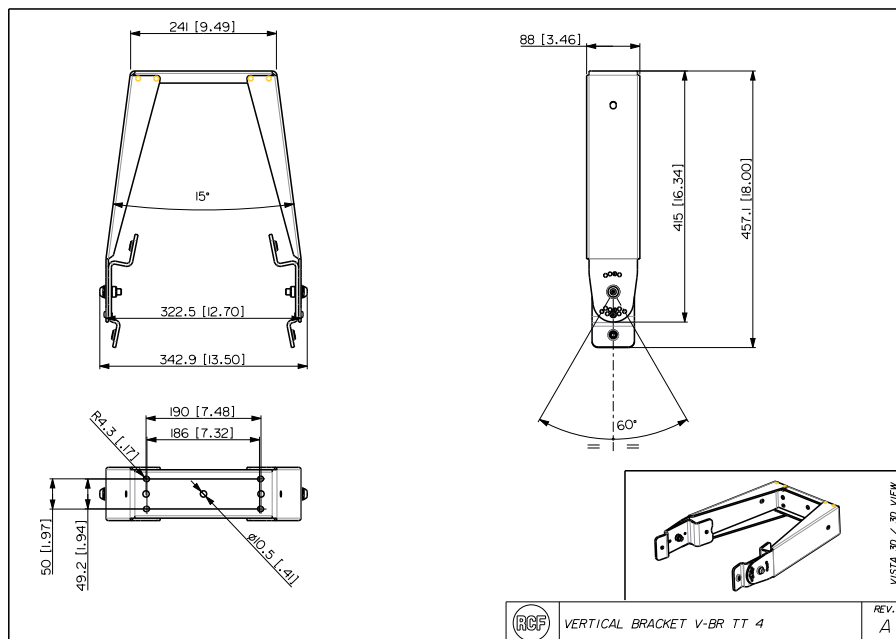

# V-BR TT 4

SUPPORT VERTICAL

**Description** Support vertical en étrier Série TT 4.

<b>Conformité standard</b>	Safety agency	CE compliant
<b>Taille</b>	Poids	5.5 kg / 12.13 lbs
<b>Specifications physiques</b>	Couleur	Black

**Line Art 2D**

**Numéro De Pièce** 13360427 V-BR TT 4

Black

EAN 8024530017637

**Spécifications**

Products are continually improved. All specifications are therefore subject to change without notice.